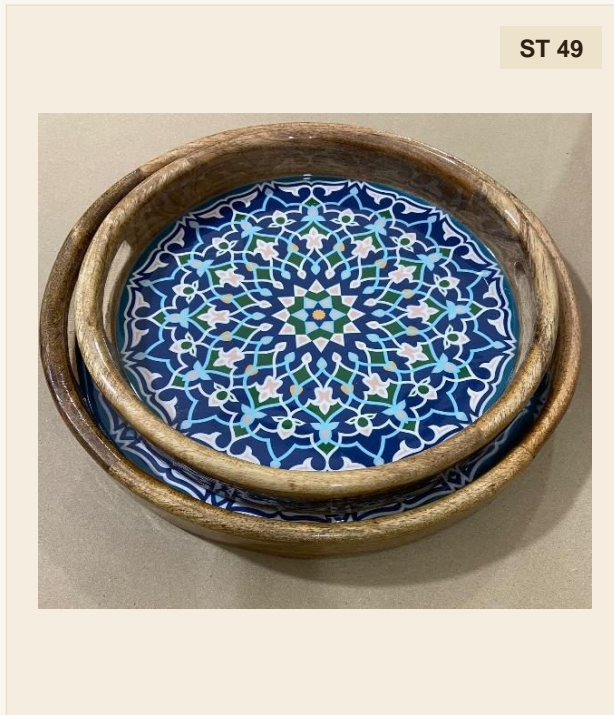

Round Tray – Epoxy Design

DIMENSIONS	12x12,14x14 inches
MATERIAL	Mango Wood
PRICE	On Request
MOQ	50 units