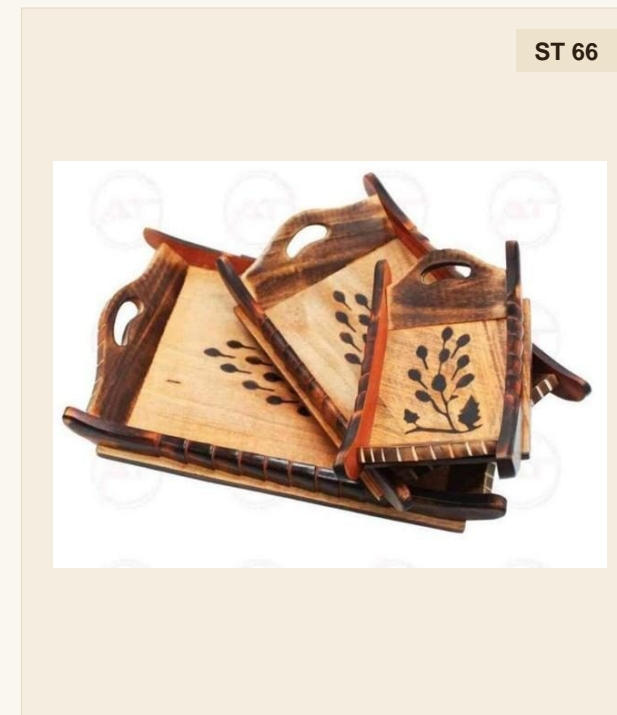

ST 64

Serving Tray Bark Round Tray set of 2

DIMENSIONS	10x10,12x12 inches
MATERIAL	Mango wood
PRICE	On Request
MOQ	50 units

ST 65

Serving Tray Rectangle Tray Set of 2

DIMENSIONS	12x8,15x10 inches
MATERIAL	Acacia wood
PRICE	On Request
MOQ	50 units