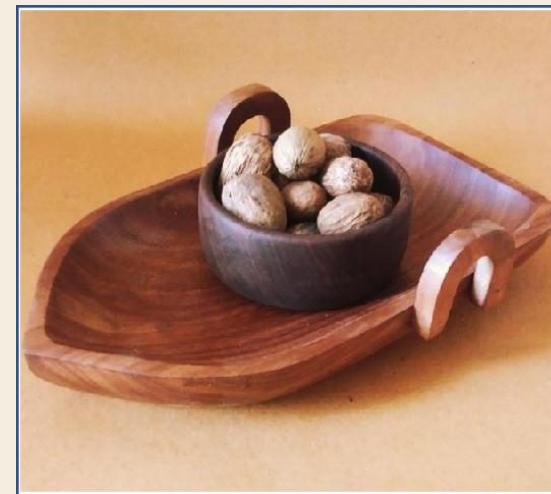

DIMENSIONS	15x15x1.5 in
MATERIAL	Mango Wood
PRICE	On Request
MOQ	50 units

SZ 33

Wooden bark Plate 13"

DIMENSIONS	13x13x1.5 in
MATERIAL	Mango Wood
PRICE	On Request
MOQ	50 units

SZ 34

Serving Laser Platter- Set of 2

DIMENSIONS	On Request
MATERIAL	Mango Wood
PRICE	On Request
MOQ	50 units

SZ 35

Wooden Mango Boat Platter

DIMENSIONS	17x12x2 in
MATERIAL	Mango Wood
PRICE	On Request
MOQ	50 units

SZ 36

Wooden Sheesham Boat Platter

DIMENSIONS	17x12x2 in
MATERIAL	Mango Wood
PRICE	On Request
MOQ	50 units

SZ 37

Wooden Single Hand Sizzler

DIMENSIONS	15x7x1 in
MATERIAL	Mango Wood
PRICE	On Request
MOQ	50 units

SZ 38

Wooden Double Hand Sizzler