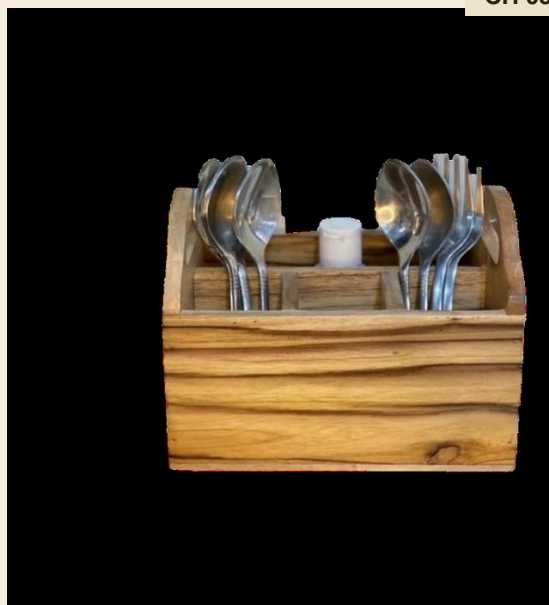

DIMENSIONS 7x4x4 in
MATERIAL Wood, Brass Patra
PRICE On Request
MOQ 50 units

CH 05

Cutlery Holder Acacia Wood