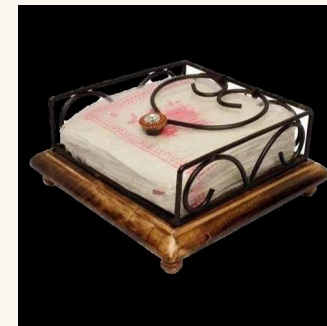

SECTION 14

14

Tissue & Napkin Holders

Tissue boxes and napkin holders in carved and plain finishes.