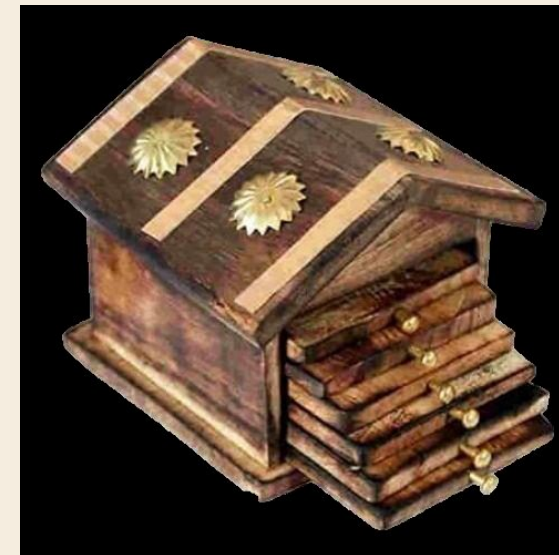

DIMENSIONS	4 in Coaster
MATERIAL	Mango Wood
PRICE	On Request
MOQ	50 units

CT 15

Wooden Hut Coaster Set of 6