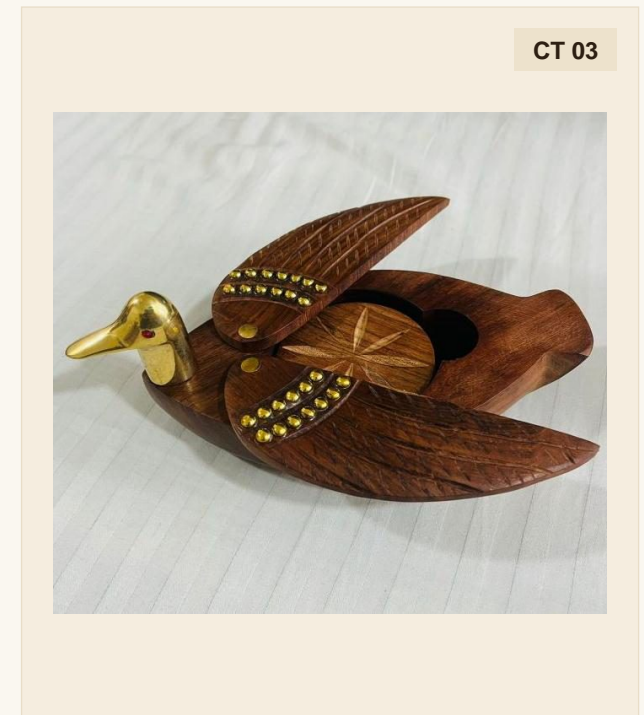

SECTION 08

08

Coasters & Trivets

Coasters and trivets, single pieces and full sets.

CT 01

Wooden Coasters – Duck With Dolphine Design, Set of 6

DIMENSIONS	4 in Coaster
MATERIAL	Sheesham Wood
PRICE	On Request
MOQ	50 units

CT 02

Wooden Coasters – Duck With Wing Design, Set of 6

DIMENSIONS	4 in Coaster
MATERIAL	Sheesham Wood
PRICE	On Request
MOQ	50 units

CT 03

Wooden Coasters – Duck With Wing Design, Set of 4

DIMENSIONS	4 in Coaster
MATERIAL	Sheesham Wood
PRICE	On Request
MOQ	50 units