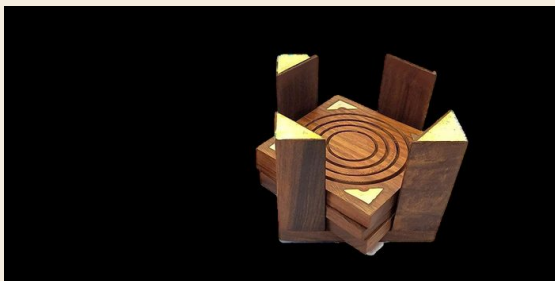

CT 22

MDF Wooden Hanging Drink Coaster Set of 6