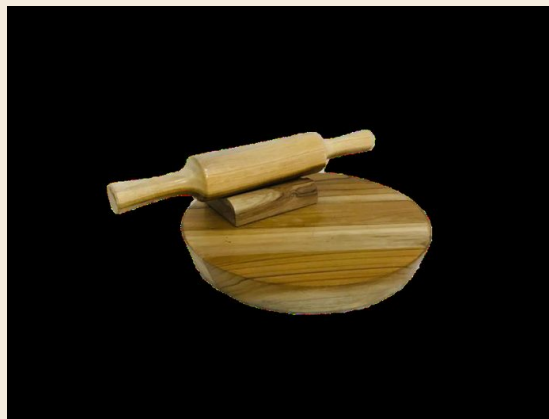

DIMENSIONS	12 in Chakla , 14 in Belan
MATERIAL	Sheesham Wood
PRICE	On Request
MOQ	50 units

CB 05

Wooden Teak Chakla Belan – 9.5”

DIMENSIONS	9.5 in Chakla , 12 in Belan
MATERIAL	Teak Wood
PRICE	On Request
MOQ	50 units

CB 06