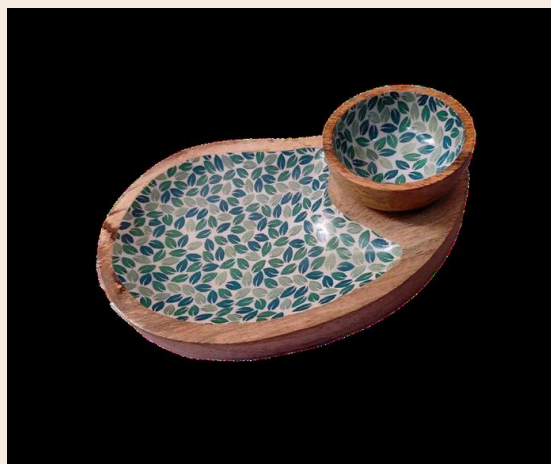

SZ 44

Wooden Epoxy Platter With Bowl