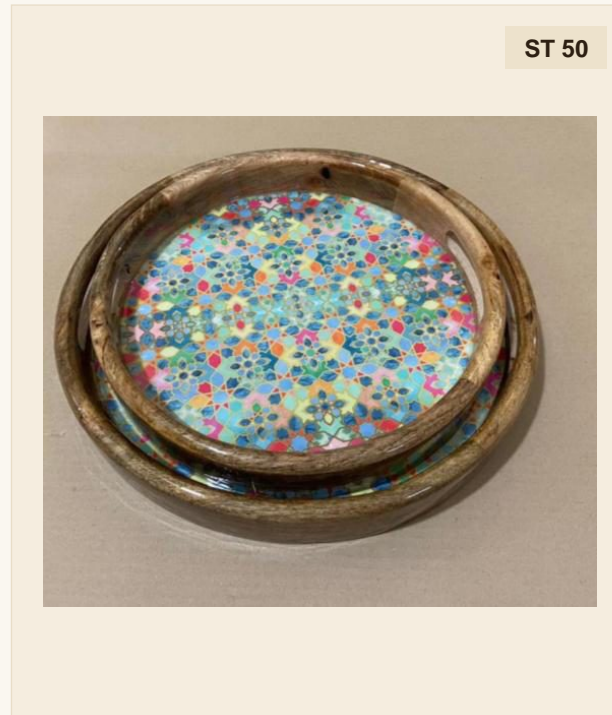

ST 48

Square Tray – Epoxy Design

DIMENSIONS	12x12 inches
MATERIAL	Mango Wood
PRICE	On Request
MOQ	50 units

Round Tray – Epoxy Design

DIMENSIONS	12x12,14x14 inches
MATERIAL	Mango Wood
PRICE	On Request
MOQ	50 units