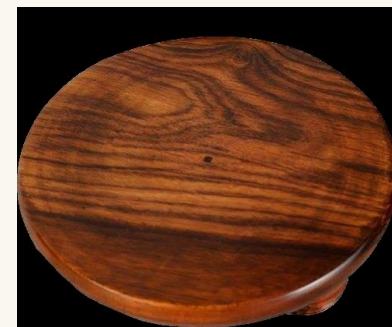

DIMENSIONS	10-15 in
MATERIAL	Wood
PRICE	On Request
MOQ	50 units

SU 09

Spatula Dual Shade Set of 7

DIMENSIONS	10-15 in
MATERIAL	Wood
PRICE	On Request
MOQ	50 units

SECTION 07

07

Chakla Belan

Chakla and belan sets — rolling boards and pins.