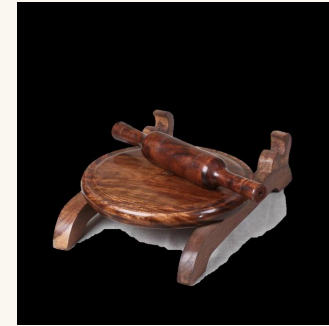

DIMENSIONS	10-15 in
MATERIAL	Wood
PRICE	On Request
MOQ	50 units

SU 09

Spatula Dual Shade Set of 7

DIMENSIONS	10-15 in
MATERIAL	Wood
PRICE	On Request
MOQ	50 units

SECTION 07

07

Chakla Belan

Chakla and belan sets — rolling boards and pins.