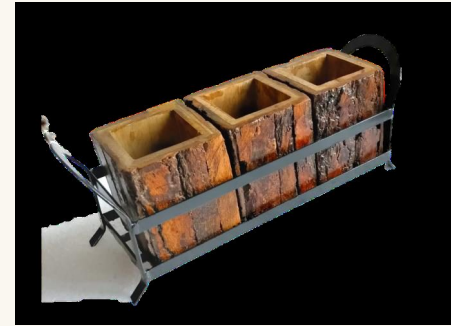

SECTION 05

05

Cutlery Holders

Cutlery and utensil holders for the dining table.