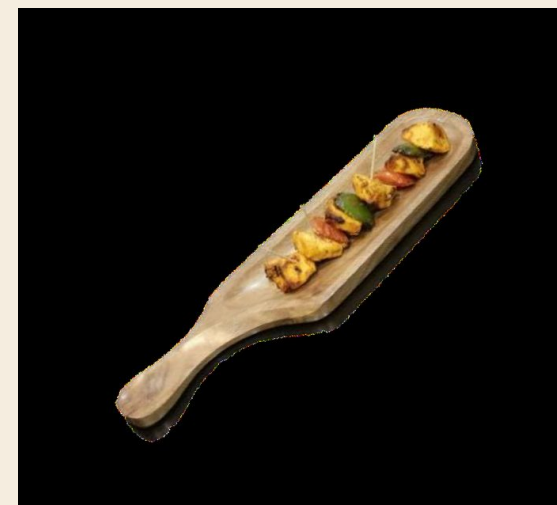

DIMENSIONS 18x3.5x0.75 in
MATERIAL Acacia Wood
PRICE On Request
MOQ 50 units

SZ 03

Wooden Broad Biscuit Platter