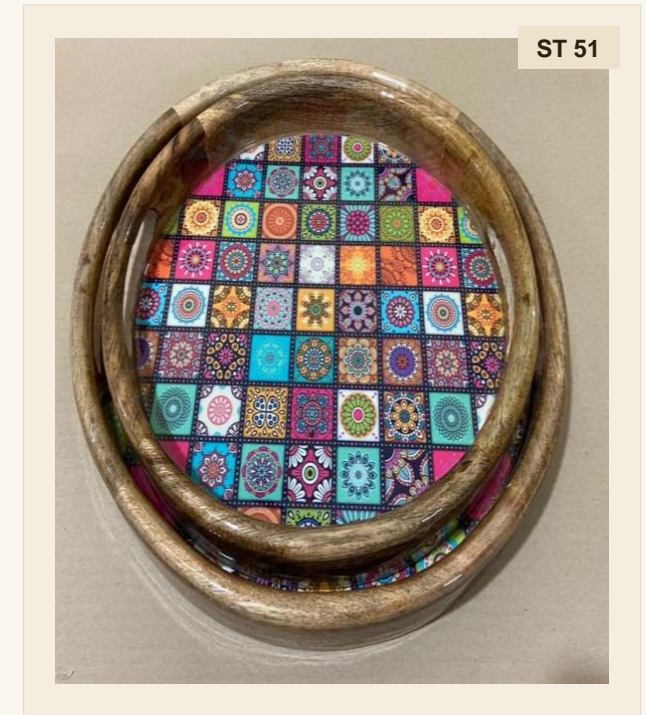

Round Tray – Epoxy Design

DIMENSIONS	12x12,14x14 inches
MATERIAL	Mango Wood
PRICE	On Request
MOQ	50 units