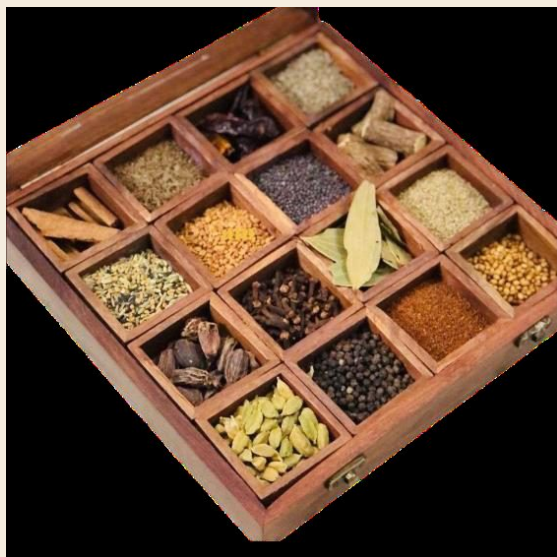

Every piece in this catalogue is shaped, finished, and polished by hand. Sizes are indicative; grain, tone, and inlay will vary slightly from one piece to the next — the signature of genuine craft.

At a glance

SECTION 01

01

Spice & Masala Boxes

Compartmentalised spice and masala storage in solid sheesham.

MB 01

Spice Box 16 Compartments

DIMENSIONS 10x10x2 in
 MATERIAL Sheesham Wood
 PRICE On Request
 MOQ 50 units

MB 02

Big Spice Box 16 Compartments

DIMENSIONS 11x11x3 in Box / 2.5x2.5x2 in Bowl
 MATERIAL Sheesham Wood
 PRICE On Request
 MOQ 50 units

MB 03

Big Spice Box 16 Compartments

DIMENSIONS 11x11x3 in Box / 2.5x2.5x2 in Bowl
 MATERIAL Sheesham Wood
 PRICE On Request
 MOQ 50 units

MB 04

Big Spice Box 16 Compartments

DIMENSIONS 11x11x3 in Box / 2.5x2.5x2 in Bowl
 MATERIAL Sheesham Wood
 PRICE On Request
 MOQ 50 units

MB 05

Big Spice Box 16 Compartments

DIMENSIONS 11x11x3 in Box / 2.5x2.5x2 in Bowl
 MATERIAL Sheesham Wood
 PRICE On Request
 MOQ 50 units