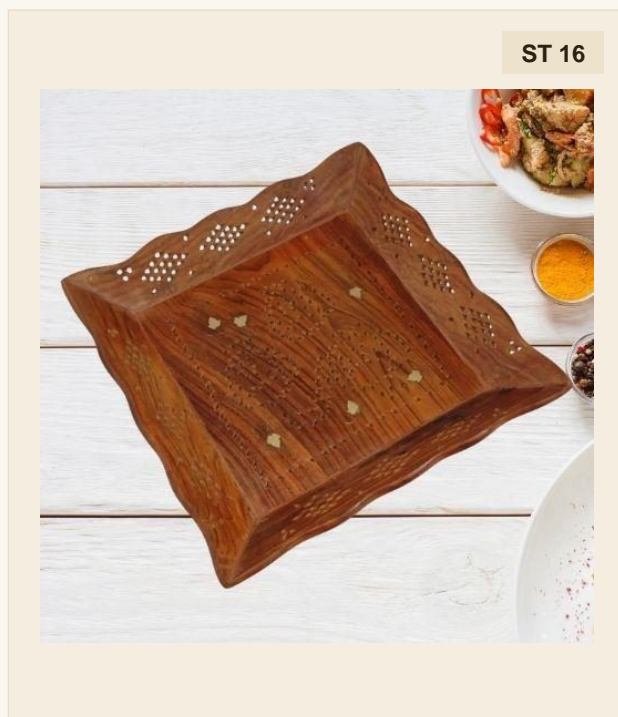

ST 16

Square Serving Tray – Net With Brass Work

DIMENSIONS	12x12x2 in
MATERIAL	Sheesham Wood
PRICE	On Request
MOQ	50 units