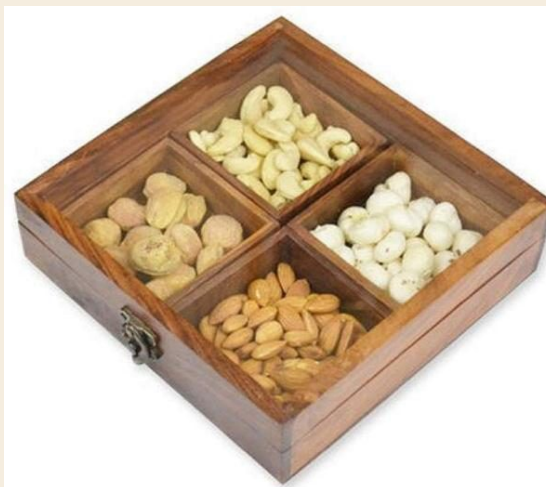

DF 12

Dry-Fruit Basket 4 Compartments

DIMENSIONS	11x10x3.5 in
MATERIAL	Sheesham Wood
PRICE	On Request
MOQ	50 units

DF 13

Dry-Fruit Basket 5 Compartments

DIMENSIONS 12x12x9 in
 MATERIAL Sheesham Wood
 PRICE On Request
 MOQ 50 units

DF 14

Dry-Fruit Tray 5 Compartments

DIMENSIONS 12x6 in
 MATERIAL Sheesham Wood
 PRICE On Request
 MOQ 50 units

DF 15

Dry-Fruit Basket 5 Compartments

DIMENSIONS 12x6 in
 MATERIAL Sheesham Wood
 PRICE On Request
 MOQ 50 units

DF 16

Dry-Fruit Box Round 4 Compartments

DIMENSIONS	6x6x3
MATERIAL	Sheesham Wood
PRICE	On Request
MOQ	50 units

DF 17

Dry-Fruit Box Square 4 Compartments

DIMENSIONS	7x7x3 in
MATERIAL	Sheesham Wood
PRICE	On Request
MOQ	50 units