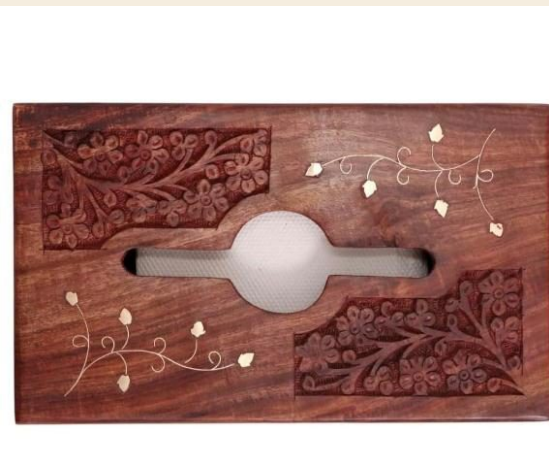

TH 13

Wood Tissue Paper Holder

DIMENSIONS	10x6 in
MATERIAL	Sheesham Wood
PRICE	On Request
MOQ	50 units

TH 14