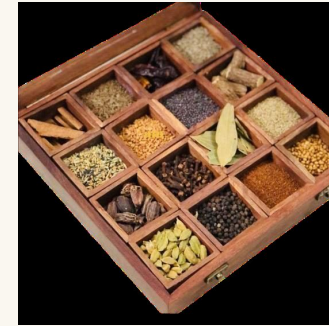

Every piece in this catalogue is shaped, finished, and polished by hand. Sizes are indicative; grain, tone, and inlay will vary slightly from one piece to the next — the signature of genuine craft.

At a glance

337

distinct SKUs across fifteen product families

100%

solid sheesham and mango wood — no veneer, no MDF

50

units minimum order quantity per SKU

Worldwide

shipping from India — customisation available

SECTION 01

01

Spice & Masala Boxes

Compartmentalised spice and masala storage in solid sheesham.

MB 01

Spice Box 16 Compartments

DIMENSIONS 10x10x2 in
 MATERIAL Sheesham Wood
 PRICE On Request
 MOQ 50 units

MB 02

Big Spice Box 16 Compartments

DIMENSIONS 11x11x3 in Box / 2.5x2.5x2 in Bowl
 MATERIAL Sheesham Wood
 PRICE On Request
 MOQ 50 units

MB 03

Big Spice Box 16 Compartments

DIMENSIONS 11x11x3 in Box / 2.5x2.5x2 in Bowl
 MATERIAL Sheesham Wood
 PRICE On Request
 MOQ 50 units