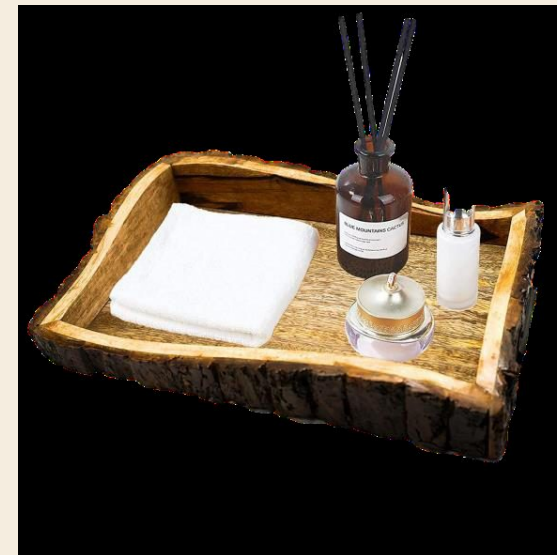

DIMENSIONS 12x12x2 in
MATERIAL Mango Wood
PRICE On Request
MOQ 50 units

ST 06

Bark Curve Serving Tray