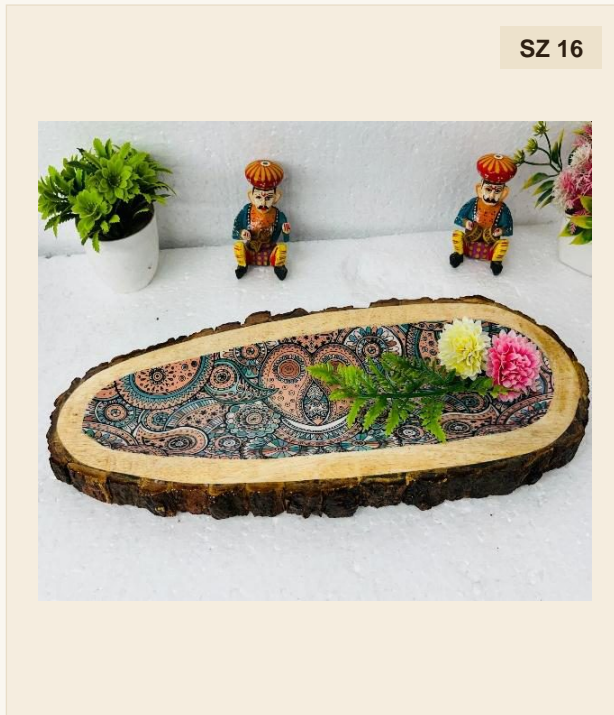

Wooden Serving Hand Painted Platter

DIMENSIONS	12x5 in
MATERIAL	Mango Wood
PRICE	On Request
MOQ	50 units