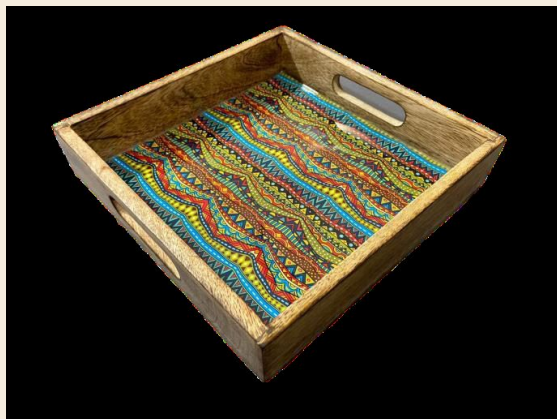

ST 37

Square Tray – Epoxy Design

DIMENSIONS 10x10x2 in
MATERIAL Mango Wood
PRICE On Request
MOQ 50 units

ST 38