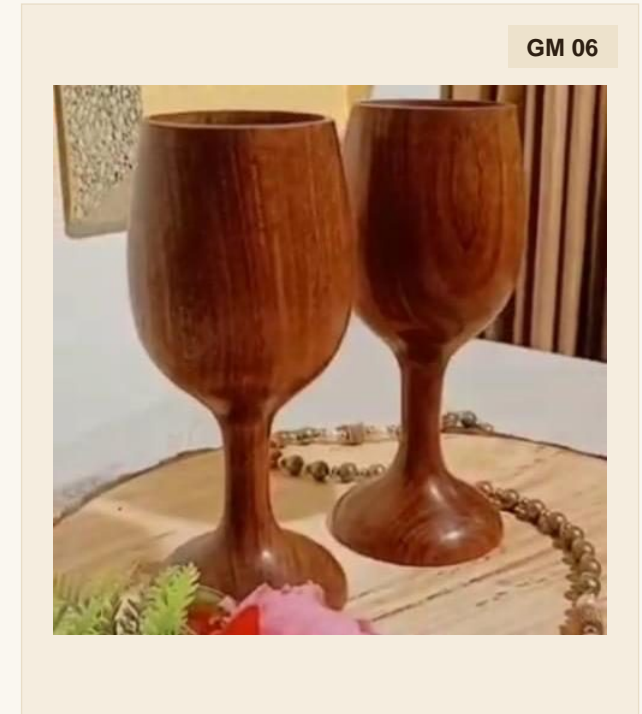

Wooden Dual Mug With Steel

DIMENSIONS	Capacity 250 ml
MATERIAL	Sheesham, Haldu Steel
PRICE	On Request
MOQ	50 units

GM 03

Wooden Sheesham Wine Glasses

DIMENSIONS	6 in Approx
MATERIAL	Sheesham Wood
PRICE	On Request
MOQ	50 units

Wooden Sheesham Wine Glasses

DIMENSIONS	7 in Approx
MATERIAL	Sheesham Wood
PRICE	On Request
MOQ	50 units

GM 07

Wooden Sheesham Wine Glasses

DIMENSIONS 5 in
MATERIAL Sheesham Wood
PRICE On Request
MOQ 50 units