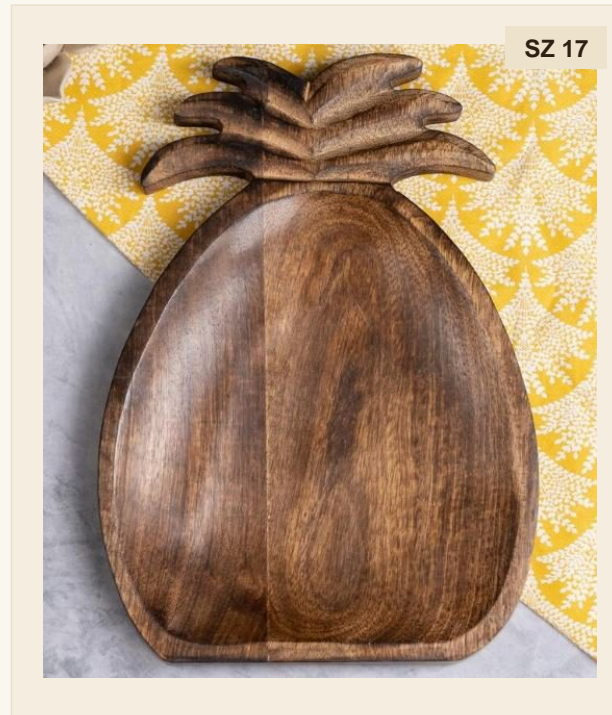

DIMENSIONS	15x8x8 in
MATERIAL	Mango Wood
PRICE	On Request
MOQ	50 units

SZ 13

Wooden Serving Hand Painted Platter

DIMENSIONS 16x5 in
 MATERIAL Mango Wood
 PRICE On Request
 MOQ 50 units

SZ 14

Wooden Serving Hand Painted Platter

DIMENSIONS 8x8 in
 MATERIAL Mango Wood
 PRICE On Request
 MOQ 50 units

SZ 15

Wooden Serving Hand Painted Platter

DIMENSIONS 10x10 in
 MATERIAL Mango Wood
 PRICE On Request
 MOQ 50 units

Wooden Serving Hand Painted Platter

DIMENSIONS	12x5 in
MATERIAL	Mango Wood
PRICE	On Request
MOQ	50 units

Wooden Serving Round Hand Painted Platter With Bowl

DIMENSIONS	10 in
MATERIAL	Mango Wood
PRICE	On Request
MOQ	50 units

Wooden Serving Epoxy Print Papaya Platter