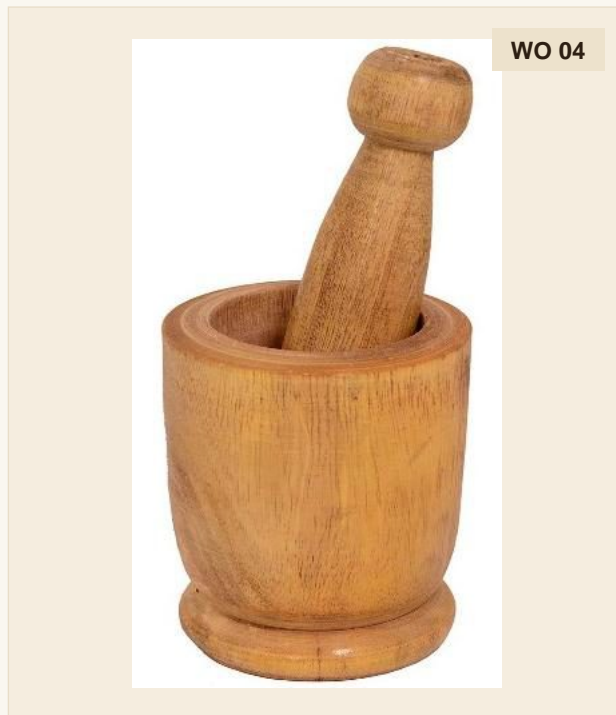

Wooden Okhli Masher And Pestle Spice Mixer For Kitchen Product

DIMENSIONS	okhli 3x3x4, Pestle 1.5x1.5x6 in
MATERIAL	Mango Wood
PRICE	On Request
MOQ	50 units