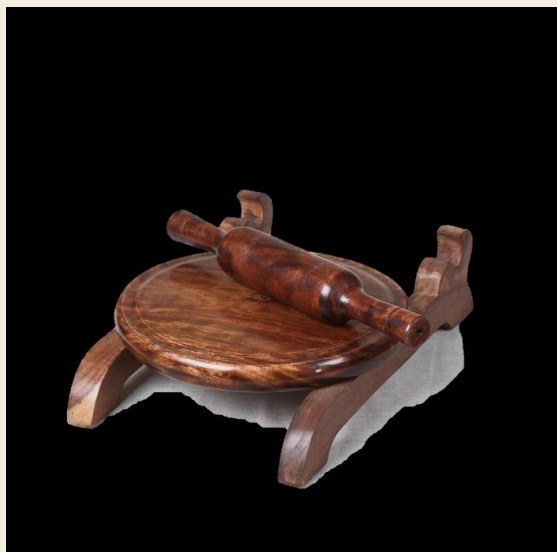

CB 01

Wooden Chakla Belan With Stand – 10”