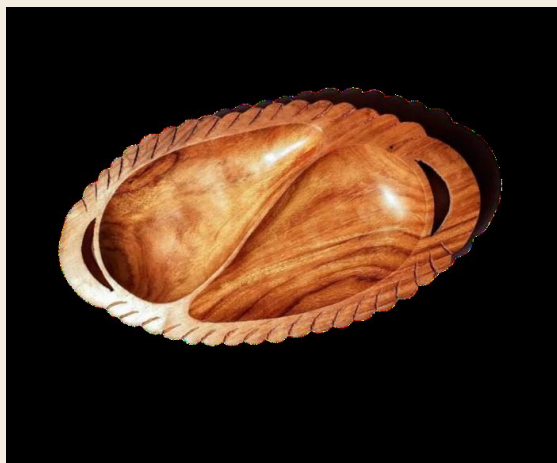

DF 10

Dry-Fruit Tray 2 Compartments

DIMENSIONS	12x7.5x1 in
MATERIAL	Sheesham Wood
PRICE	On Request
MOQ	50 units

DF 11