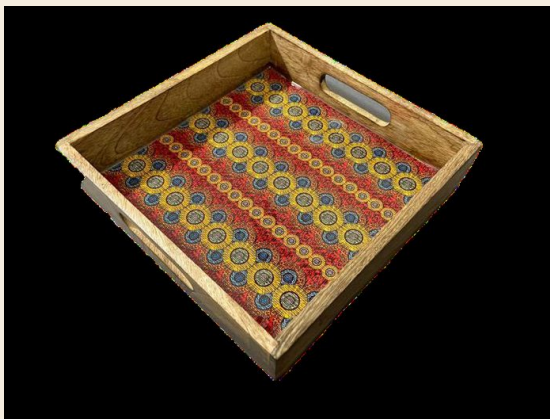

Square Tray – Epoxy Design

DIMENSIONS 10x10x2 in
MATERIAL Mango Wood
PRICE On Request
MOQ 50 units

ST 39