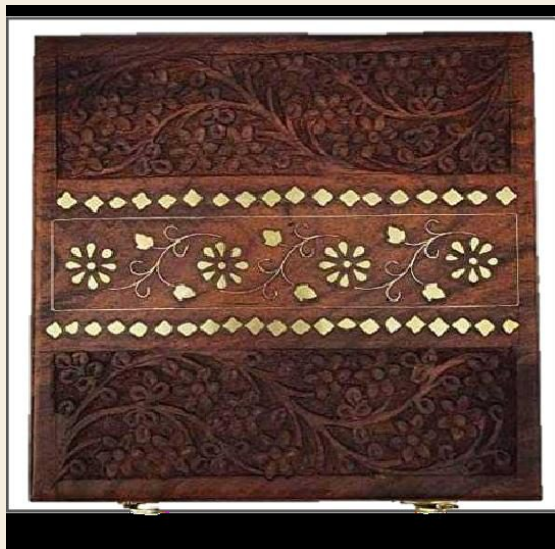

MB 16

Square Carving Spice Box 7 Compartments

DIMENSIONS 8x8x2 in
MATERIAL Sheesham Wood
PRICE On Request
MOQ 50 units

MB 17