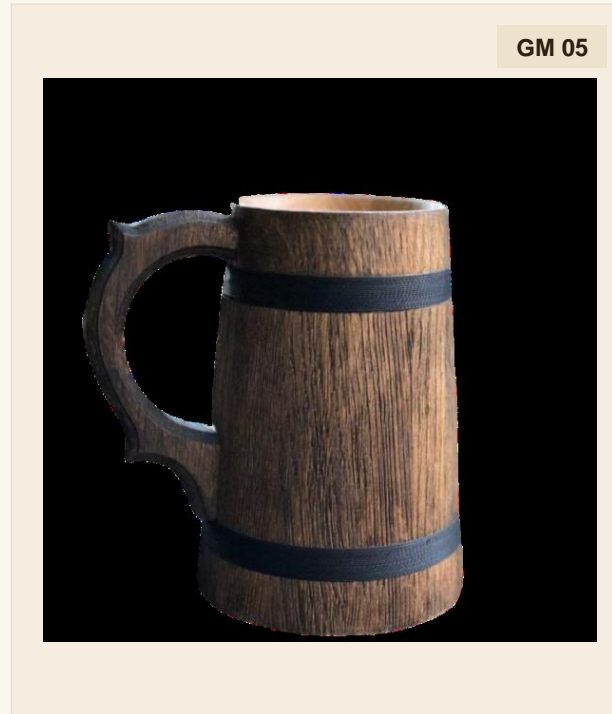

Wooden Dual Mug With Steel

DIMENSIONS	Capacity 250 ml
MATERIAL	Sheesham, Haldu Steel
PRICE	On Request
MOQ	50 units

GM 03

Wooden Sheesham Wine Glasses

DIMENSIONS	6 in Approx
MATERIAL	Sheesham Wood
PRICE	On Request
MOQ	50 units

Wooden Beer Mug With Golden Strip

DIMENSIONS	4.5x6 in
MATERIAL	mango Wood
PRICE	On Request
MOQ	50 units

Wooden Beer Mug With Black Strip

DIMENSIONS	4.5x6 in
MATERIAL	mango Wood
PRICE	On Request
MOQ	50 units