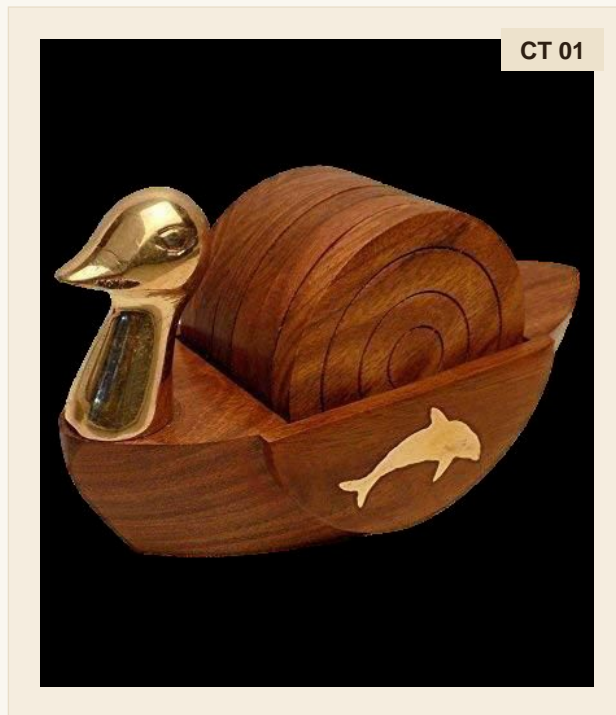

CT 01

Wooden Coasters – Duck With Dolphine Design, Set of 6

DIMENSIONS	4 in Coaster
MATERIAL	Sheesham Wood
PRICE	On Request
MOQ	50 units