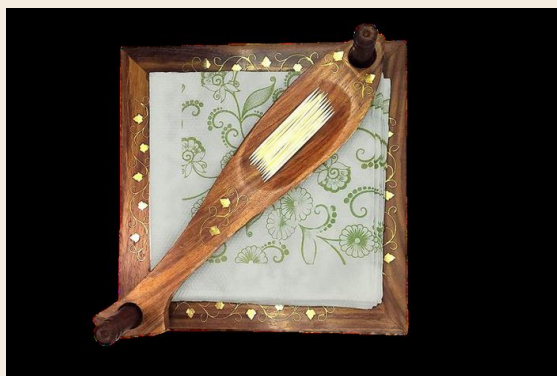

TH 14

Wooden Napkin Holder- Carving

DIMENSIONS	7x7 in
MATERIAL	Mango Wood
PRICE	On Request
MOQ	50 units

TH 15

Wooden Plain Napkin Holder

DIMENSIONS	7x3 in
MATERIAL	Mango Wood
PRICE	On Request
MOQ	50 units

TH 16