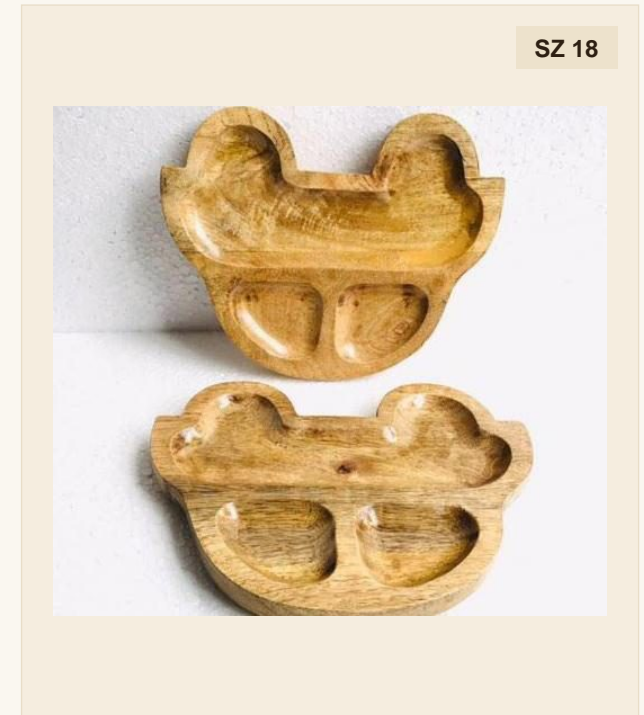

Wooden Serving Epoxy Print Papaya Platter

DIMENSIONS	15x6 in
MATERIAL	Mango Wood
PRICE	On Request
MOQ	50 units