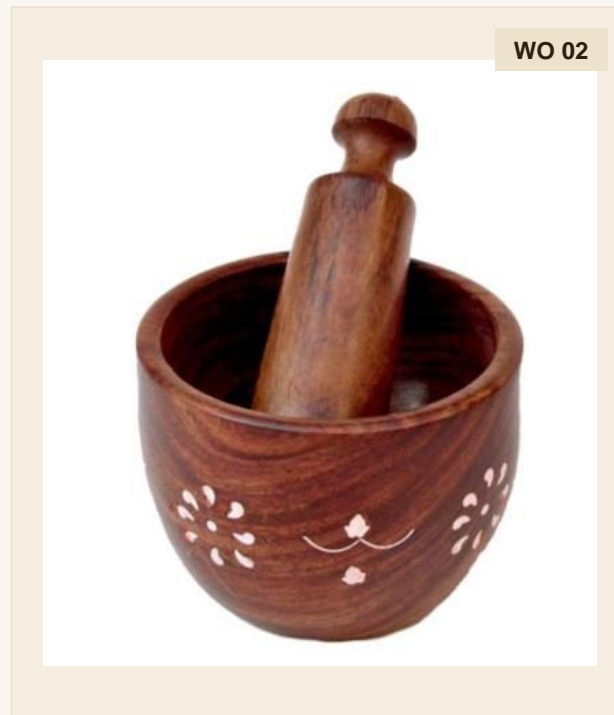

TH 20

Wooden Napkin Holder- Bottle Shape

DIMENSIONS	12.5x2.5 in
MATERIAL	Mango Wood
PRICE	On Request
MOQ	50 units

SECTION 15

15

Wooden Okhlis

Mortar and pestle sets — okhli — for the spice kitchen.

Wooden Sheesham Round Carving Mortal And Pestle

DIMENSIONS	13x2x10 cm
MATERIAL	Sheesham Wood
PRICE	On Request
MOQ	50 units

Wooden Sheesham White Inlay Okhli

DIMENSIONS	4x4x3 in
MATERIAL	Sheesham Wood
PRICE	On Request
MOQ	50 units

Wooden Sheesham White Inlay Okhli