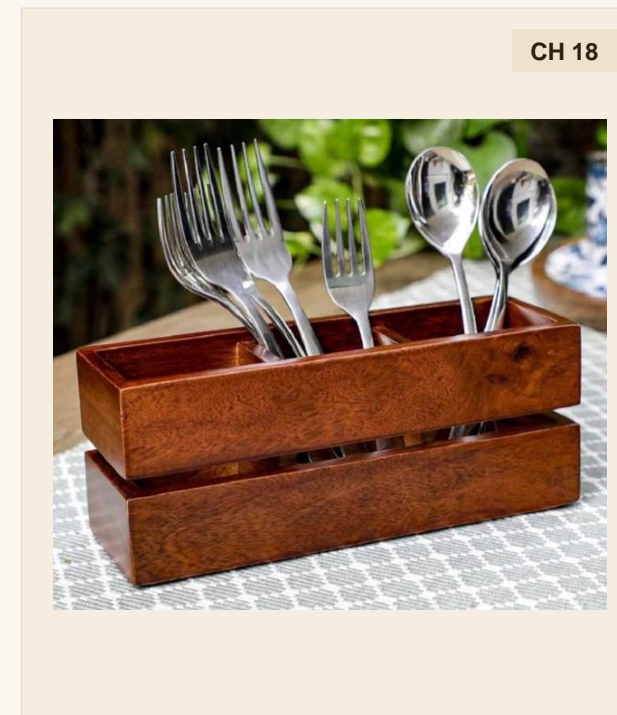

Cutlery Holder with Compartments

DIMENSIONS	12x4x4 in
MATERIAL	Sheesham Wood
PRICE	On Request
MOQ	50 units