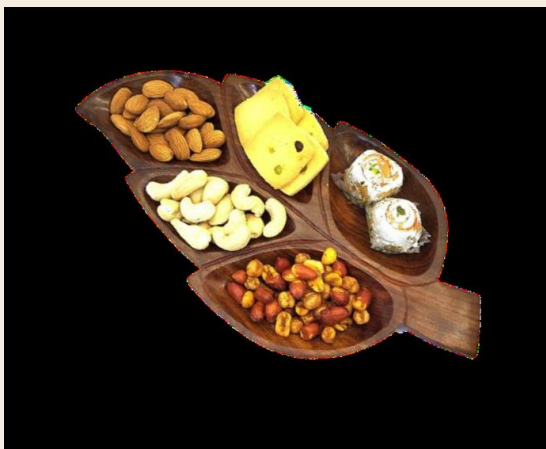

Dry-Fruit Tray 5 Compartments

DIMENSIONS 12x6x1 in
MATERIAL Sheesham Wood
PRICE On Request
MOQ 50 units

DF 09