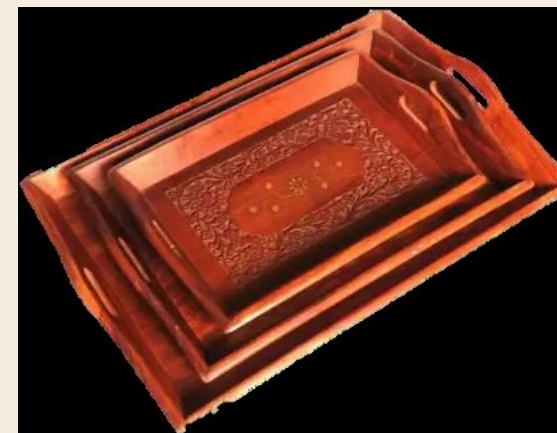

Serving Tray Carving With Brass – Set of 3

DIMENSIONS	On Request
MATERIAL	Sheesham Wood
PRICE	On Request
MOQ	50 units