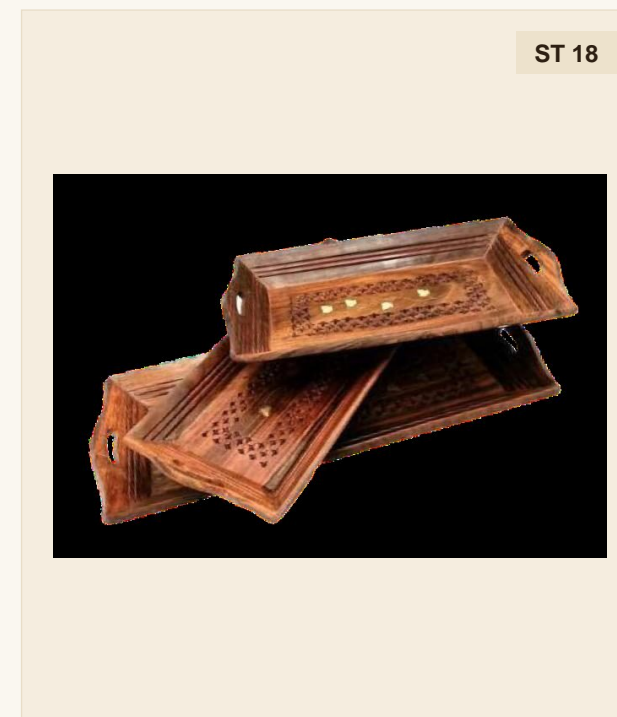

ST 18

Rectangle Serving Tray – Middle Brass Work Set of 3

DIMENSIONS	16x6x2 in(Large) 14x6x2 in(Medium) 12x6x2 in (Small)
MATERIAL	Sheesham Wood
PRICE	On Request
MOQ	50 units