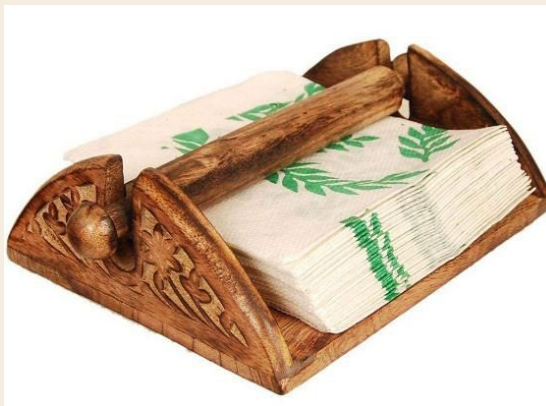

Wooden Napkin Holder- Carving