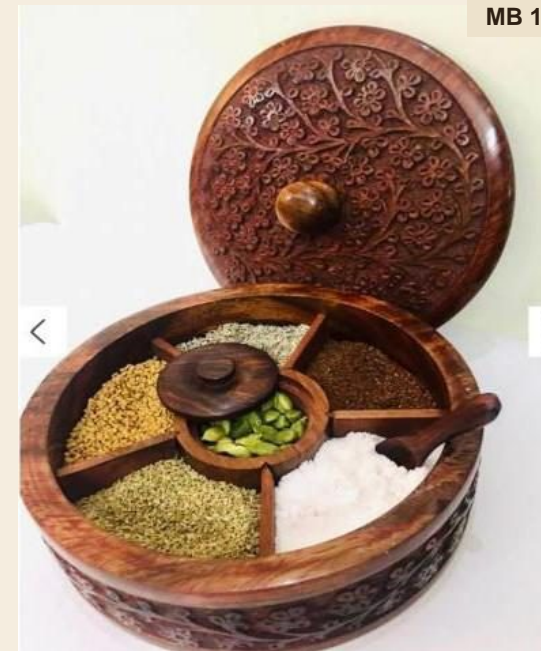

DIMENSIONS 8x6x2 in
MATERIAL Sheesham Wood
PRICE On Request
MOQ 50 units

MB 18

Round Carving Spice Box 6 Compartments