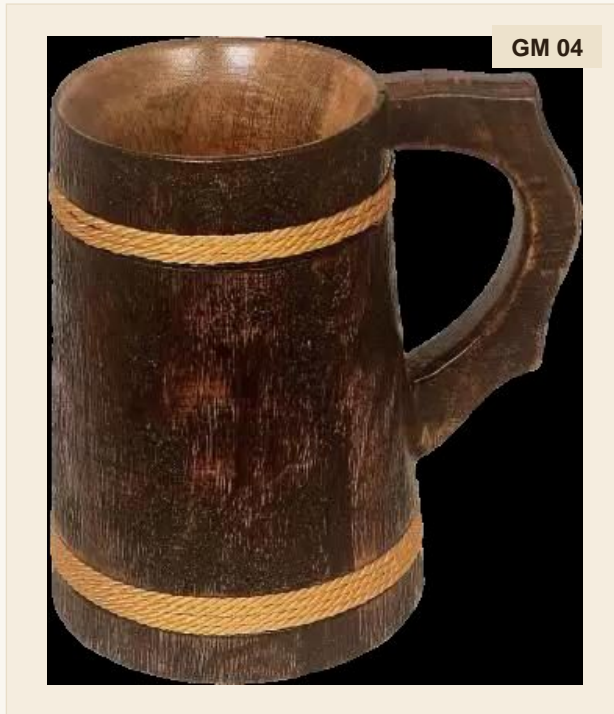

Wooden Dual Mug With Steel

DIMENSIONS	Capacity 250 ml
MATERIAL	Sheesham, Haldu Steel
PRICE	On Request
MOQ	50 units

GM 03

Wooden Sheesham Wine Glasses

DIMENSIONS	6 in Approx
MATERIAL	Sheesham Wood
PRICE	On Request
MOQ	50 units

Wooden Beer Mug With Golden Strip

DIMENSIONS	4.5x6 in
MATERIAL	mango Wood
PRICE	On Request
MOQ	50 units

Wooden Beer Mug With Black Strip

DIMENSIONS	4.5x6 in
MATERIAL	mango Wood
PRICE	On Request
MOQ	50 units