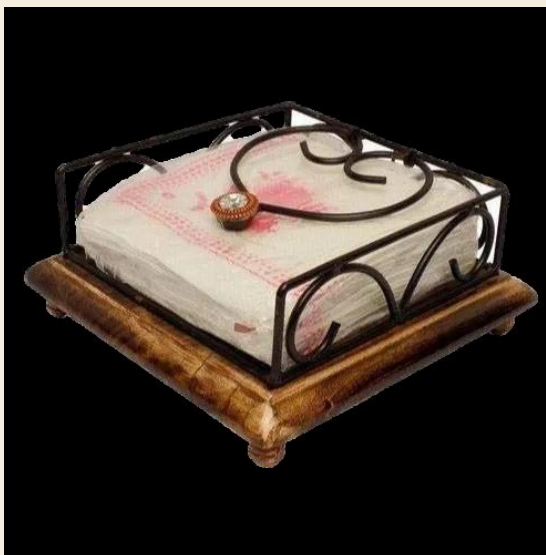

DIMENSIONS 6.5x7.5x2 in
MATERIAL Wrought Iron
PRICE On Request
MOQ 50 units

TH 02

Wrought Iron Tissue With Wooden Base Paper Holder

DIMENSIONS 6.5x7.5x3.5 in
MATERIAL Wrought Iron, Wood
PRICE On Request
MOQ 50 units

TH 03