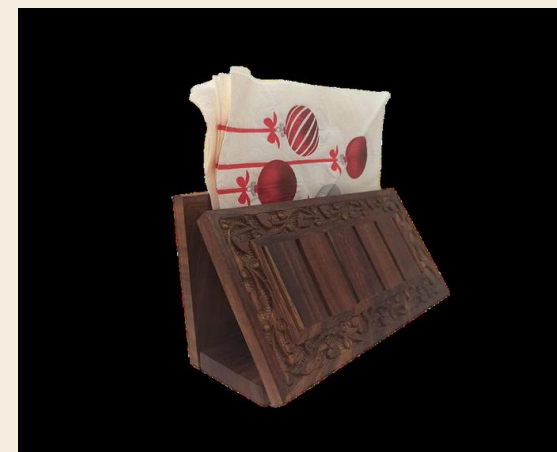

Wooden Carving Napkin Holder

DIMENSIONS 23x4x3.5 in
MATERIAL Sheesham Wood
PRICE On Request
MOQ 50 units