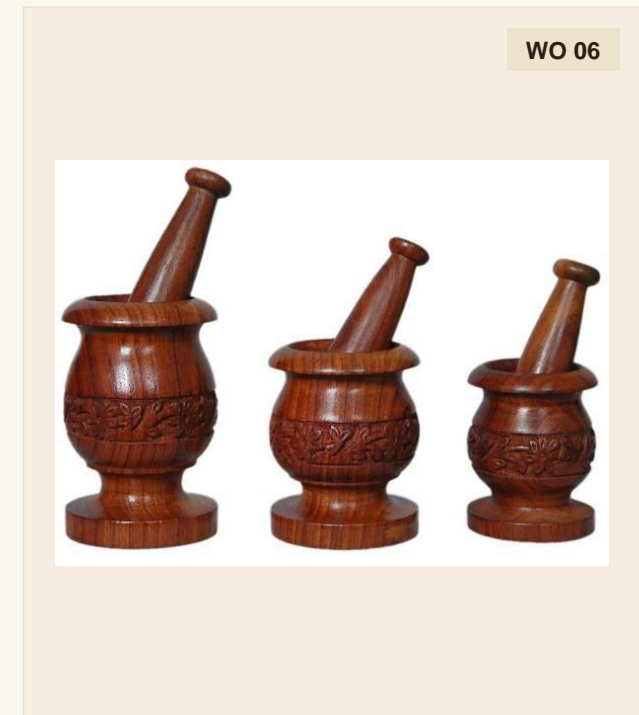

DIMENSIONS	13x2x10 cm
MATERIAL	Sheesham Wood
PRICE	On Request
MOQ	50 units

Wooden Sheesham White Inlay Okhli

DIMENSIONS	4x4x3 in
MATERIAL	Sheesham Wood
PRICE	On Request
MOQ	50 units

Wooden Sheesham White Inlay Okhli

DIMENSIONS	15x5x4 cm
MATERIAL	Sheesham Wood
PRICE	On Request
MOQ	50 units

Wooden Okhli Masher And Pestle Spice Mixer For Kitchen Product

DIMENSIONS	okhli 3x3x4, Pestle 1.5x1.5x6 in
MATERIAL	Mango Wood
PRICE	On Request
MOQ	50 units

Wooden Mango Okhli

DIMENSIONS	okhli 9x12xcm Pestle 15cm
MATERIAL	Mango Wood
PRICE	On Request
MOQ	50 units

Wooden Sheesham Carving Okhli Set Of 3

DIMENSIONS	4,5,6 inches
MATERIAL	Sheesham Wood
PRICE	On Request
MOQ	50 units