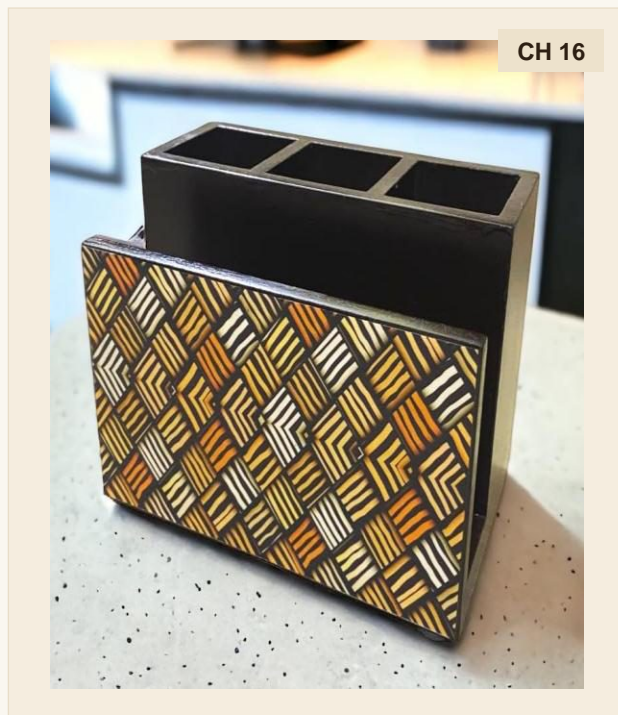

CH 14

Cutlery Holder Epoxy Print With 3 Compartment

DIMENSIONS 7x4x4 in
 MATERIAL Mango Wood
 PRICE On Request
 MOQ 50 units

CH 15

Cutlery Holder with Compartments

DIMENSIONS 7x4x4 in
 MATERIAL Sheesham Wood
 PRICE On Request
 MOQ 50 units