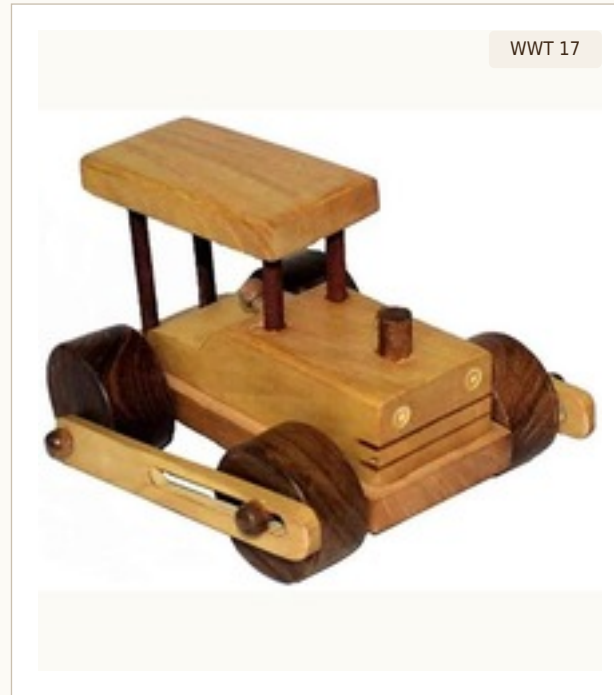

DIMENSIONS	8 × 7 × 4 in
MATERIAL	Sheesham Wood
PRICE	On Request
MOQ	50 units

Wooden Steam Engine Toy

DIMENSIONS	6 × 6 × 3 in
MATERIAL	Sheesham Wood
PRICE	On Request
MOQ	50 units

Wooden Road Roller Toy

DIMENSIONS 8.5 × 4.75 × 5.5 in
 MATERIAL Sheesham Wood
 PRICE On Request
 MOQ 50 units