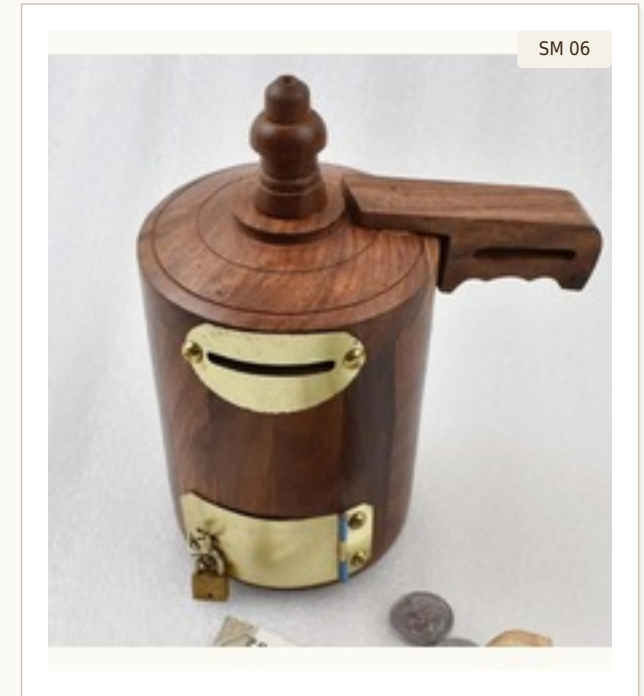

Wooden Square Piggy Money Bank

DIMENSIONS 4 × 4 × 4 in
 MATERIAL Sheesham Wood
 PRICE On Request
 MOQ 50 units

Wooden Sandook Money Bank

DIMENSIONS 5 × 3.5 × 3 in
 MATERIAL Sheesham Wood
 PRICE On Request
 MOQ 50 units

Wooden Sandook Money Bank

DIMENSIONS 5 × 4 × 4 in
 MATERIAL Sheesham Wood
 PRICE On Request
 MOQ 50 units

Wooden Money Bank — Cooker Shape

DIMENSIONS 6.5 × 6.5 × 3.5 in
 MATERIAL Sheesham Wood
 PRICE On Request
 MOQ 50 units