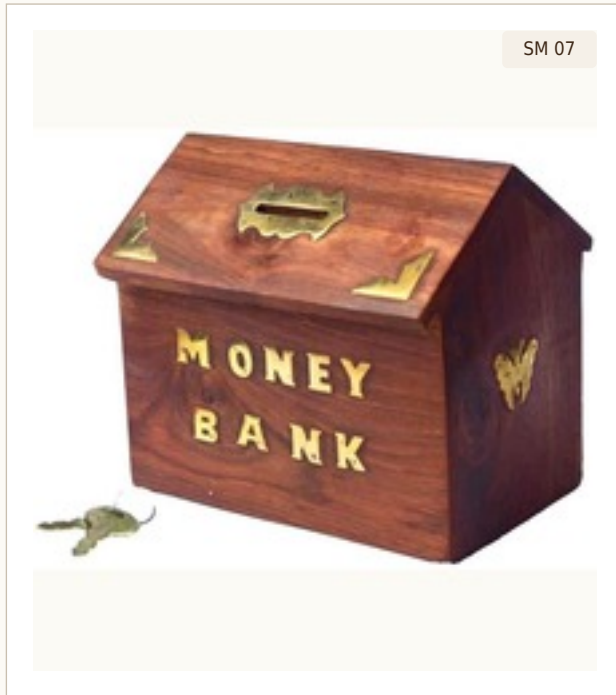

Wooden Square Piggy Money Bank

DIMENSIONS 4 × 4 × 4 in
 MATERIAL Sheesham Wood
 PRICE On Request
 MOQ 50 units

Wooden Sandook Money Bank

DIMENSIONS 5 × 3.5 × 3 in
 MATERIAL Sheesham Wood
 PRICE On Request
 MOQ 50 units

Wooden Sandook Money Bank

DIMENSIONS 5 × 4 × 4 in
 MATERIAL Sheesham Wood
 PRICE On Request
 MOQ 50 units

Wooden Money Bank — Cooker Shape

DIMENSIONS 6.5 × 6.5 × 3.5 in
 MATERIAL Sheesham Wood
 PRICE On Request
 MOQ 50 units