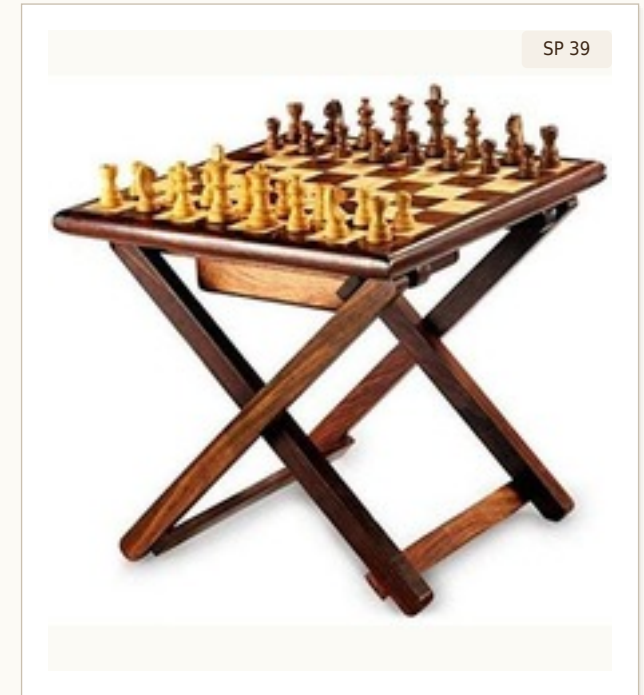

SP 39

Sheesham Cross-Leg Folding Chess Table

DIMENSIONS 18 × 18 in
MATERIAL Sheesham Wood
PRICE On Request
MOQ 50 units