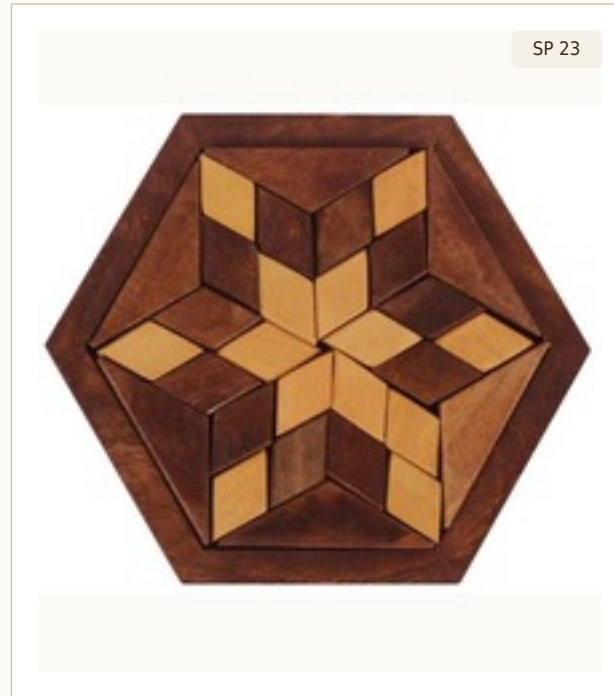

SP 23

Sheesham Hexagonal Tangram Puzzle

DIMENSIONS 5 × 5 in
MATERIAL Sheesham Wood
PRICE On Request
MOQ 50 units