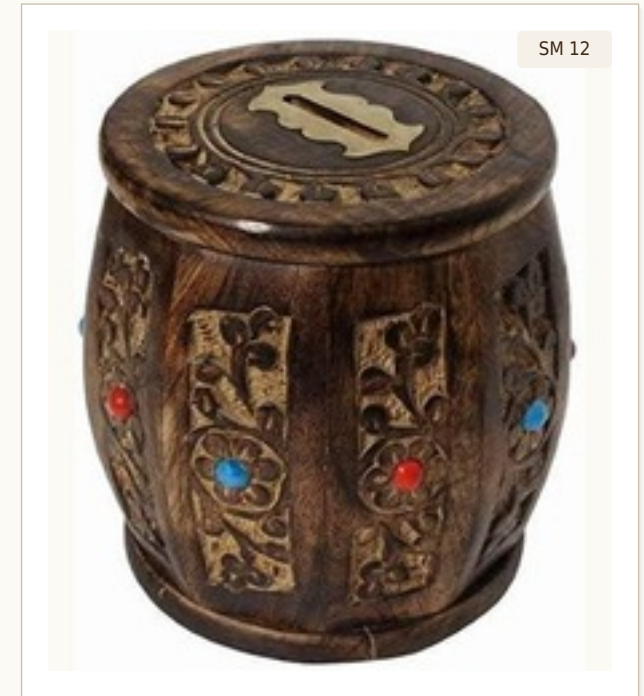

Wooden Hut Piggy Money Bank

DIMENSIONS	6 × 4 in
MATERIAL	Sheesham Wood
PRICE	On Request
MOQ	50 units

Wooden Barrel Piggy Bank with Brass Accents

DIMENSIONS	7 × 5 in
MATERIAL	Sheesham Wood
PRICE	On Request
MOQ	50 units

Wooden Barrel Money Bank with Brass Accents

DIMENSIONS	4 × 4 × 5 in
MATERIAL	Sheesham Wood
PRICE	On Request
MOQ	50 units

Wooden Dhol-Shape Money Bank

DIMENSIONS	Standard
MATERIAL	Sheesham Wood
PRICE	On Request
MOQ	50 units