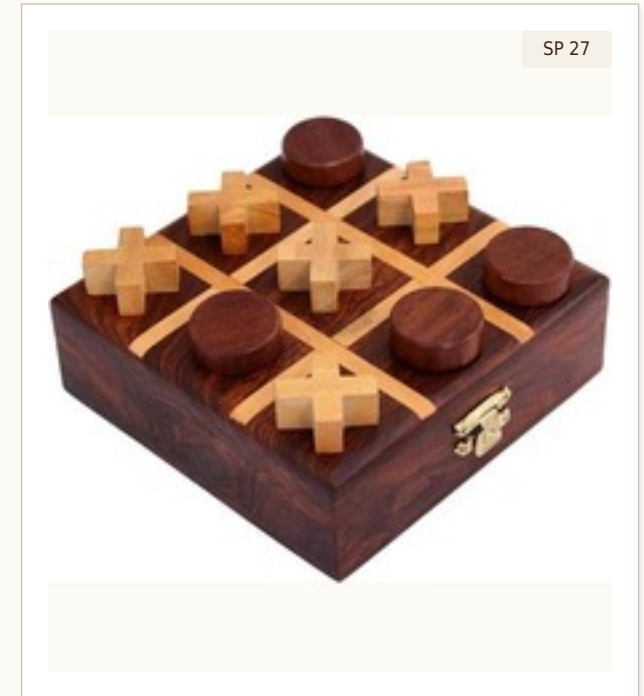

DIMENSIONS 5 × 5 in
 MATERIAL Sheesham Wood
 PRICE On Request
 MOQ 50 units

SP 25

Sheesham Tic-Tac-Toe with Glass Top

DIMENSIONS 5 × 5 × 1.5 in
 MATERIAL Sheesham Wood
 PRICE On Request
 MOQ 50 units

SP 26

Mango Wood Tic-Tac-Toe Game

DIMENSIONS 4.5 × 4.5 × 1.5 in
 MATERIAL Mango Wood
 PRICE On Request
 MOQ 50 units

SP 27

Sheesham Tic-Tac-Toe with Wood Top

DIMENSIONS 4.5 × 4.5 × 1.5 in
 MATERIAL Sheesham Wood
 PRICE On Request
 MOQ 50 units