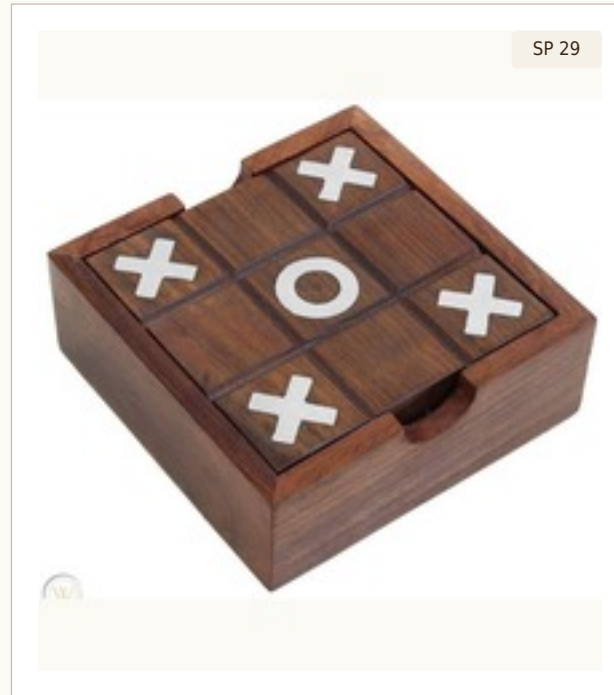

Sheesham 2-in-1 Tic-Tac-Toe Game

DIMENSIONS	5 × 5 × 2 in
MATERIAL	Sheesham Wood
PRICE	On Request
MOQ	50 units