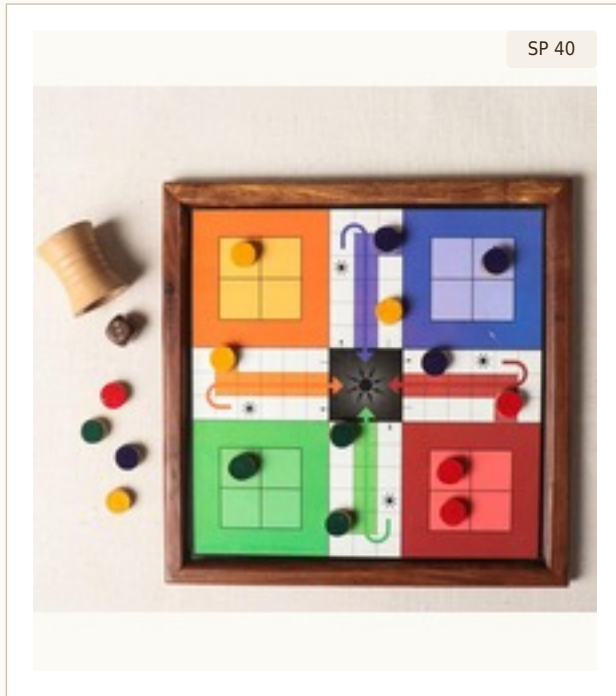

SP 38

Sheesham Magnetic Folding Chess Board

DIMENSIONS 6, 8, 10, 12, 14, 16, 18 in
 MATERIAL Sheesham Wood
 PRICE On Request
 MOQ 50 units

SP 39

Sheesham Cross-Leg Folding Chess Table

DIMENSIONS 18 × 18 in
 MATERIAL Sheesham Wood
 PRICE On Request
 MOQ 50 units