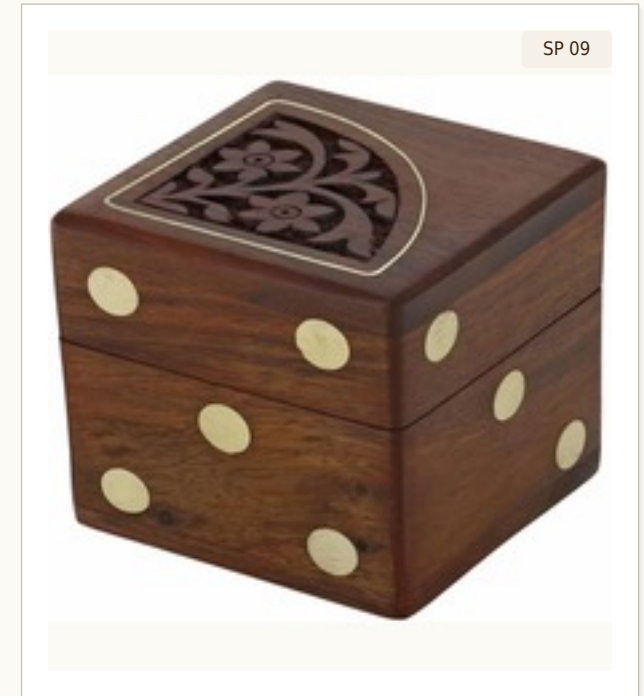

Sheesham Carved Dice Puzzle Game

DIMENSIONS	2.5 × 2.5 × 2.5 in
MATERIAL	Sheesham Wood
PRICE	On Request
MOQ	50 units