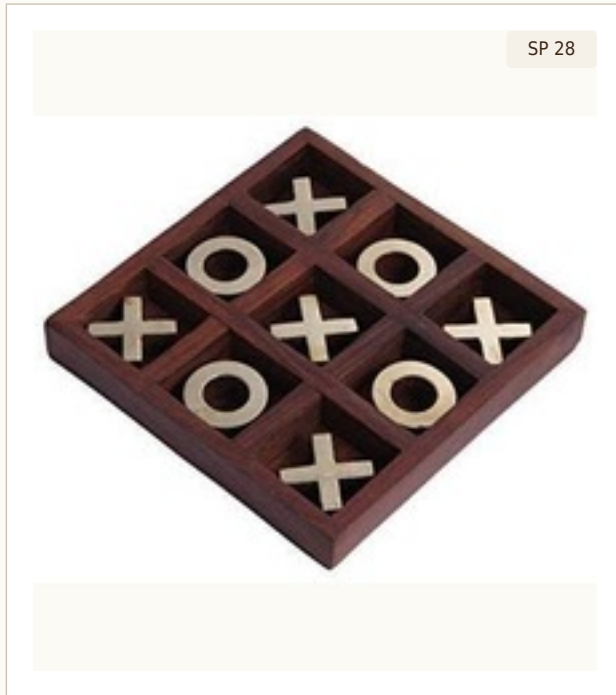

Mango Wood Tic-Tac-Toe Game

DIMENSIONS 4.5 × 4.5 × 1.5 in
 MATERIAL Mango Wood
 PRICE On Request
 MOQ 50 units

SP 27

Sheesham Tic-Tac-Toe with Wood Top

DIMENSIONS 4.5 × 4.5 × 1.5 in
 MATERIAL Sheesham Wood
 PRICE On Request
 MOQ 50 units

Sheesham Tic-Tac-Toe Game

DIMENSIONS	4.5 × 4.5 × 1.5 in
MATERIAL	Sheesham Wood
PRICE	On Request
MOQ	50 units

Sheesham 2-in-1 Tic-Tac-Toe Game

DIMENSIONS	5 × 5 × 2 in
MATERIAL	Sheesham Wood
PRICE	On Request
MOQ	50 units