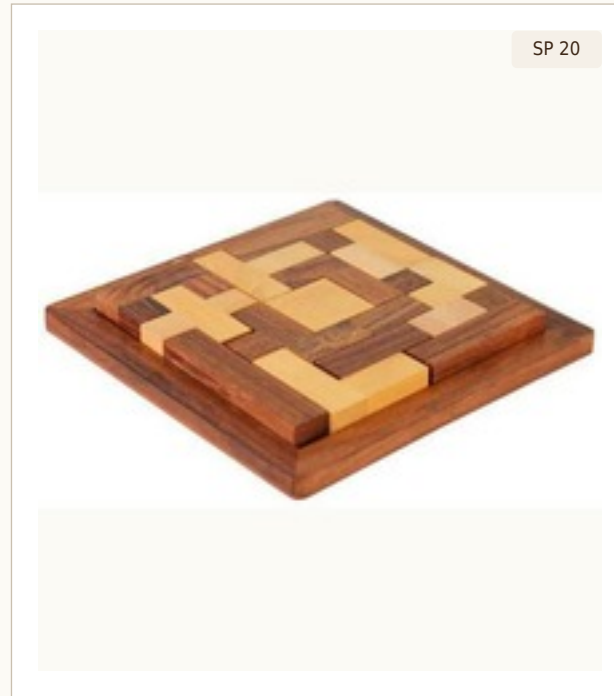

DIMENSIONS	8 × 4 × 0.5 in
MATERIAL	Sheesham Wood
PRICE	On Request
MOQ	50 units

Sheesham Jigsaw Puzzle Game

DIMENSIONS	6 × 6 × 0.75 in
MATERIAL	Sheesham Wood
PRICE	On Request
MOQ	50 units

Sheesham Jigsaw Puzzle Game