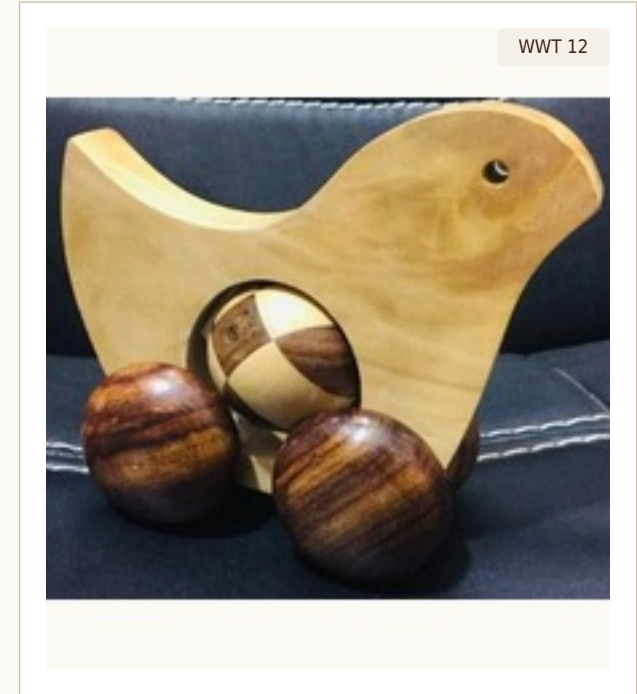

DIMENSIONS	12 × 5 in
MATERIAL	Sheesham Wood
PRICE	On Request
MOQ	50 units

Wooden Frog Pull-Along Toy

DIMENSIONS 4 × 5 × 3 in
 MATERIAL Sheesham Wood
 PRICE On Request
 MOQ 50 units

Wooden Hen Pull-Along Toy

DIMENSIONS 5 × 5.5 × 2.5 in
 MATERIAL Sheesham Wood
 PRICE On Request
 MOQ 50 units

Wooden Fish Pull-Along Toy

DIMENSIONS 7 × 4 × 2 in
 MATERIAL Sheesham Wood
 PRICE On Request
 MOQ 50 units

Wooden Articulated Dog Toy

DIMENSIONS	12 × 4 × 4 in
MATERIAL	Sheesham Wood
PRICE	On Request
MOQ	50 units

Wooden Articulated Crocodile Toy

DIMENSIONS	12 × 2.5 in
MATERIAL	Sheesham Wood
PRICE	On Request
MOQ	50 units

Wooden Duck Pull-Along Toy