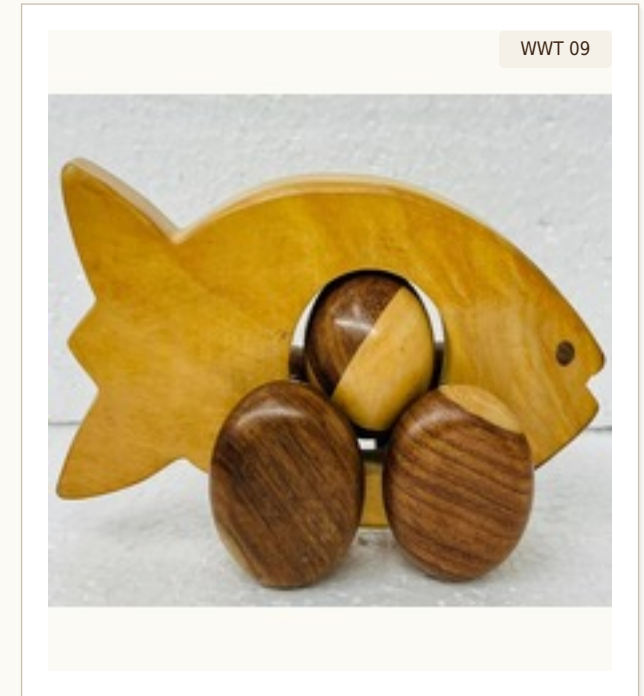

DIMENSIONS	5 × 3 × 1.5 in
MATERIAL	Sheesham Wood
PRICE	On Request
MOQ	50 units

Wooden Rabbit Pull-Along Toy

DIMENSIONS	7 × 5 × 4 in
MATERIAL	Sheesham Wood
PRICE	On Request
MOQ	50 units

Wooden Articulated Dinosaur Toy

DIMENSIONS	12 × 5 in
MATERIAL	Sheesham Wood
PRICE	On Request
MOQ	50 units

Wooden Frog Pull-Along Toy

DIMENSIONS 4 × 5 × 3 in
 MATERIAL Sheesham Wood
 PRICE On Request
 MOQ 50 units

Wooden Hen Pull-Along Toy

DIMENSIONS 5 × 5.5 × 2.5 in
 MATERIAL Sheesham Wood
 PRICE On Request
 MOQ 50 units

Wooden Fish Pull-Along Toy

DIMENSIONS 7 × 4 × 2 in
 MATERIAL Sheesham Wood
 PRICE On Request
 MOQ 50 units

Wooden Articulated Dog Toy

DIMENSIONS	12 × 4 × 4 in
MATERIAL	Sheesham Wood
PRICE	On Request
MOQ	50 units

Wooden Articulated Crocodile Toy

DIMENSIONS	12 × 2.5 in
MATERIAL	Sheesham Wood
PRICE	On Request
MOQ	50 units

Wooden Duck Pull-Along Toy