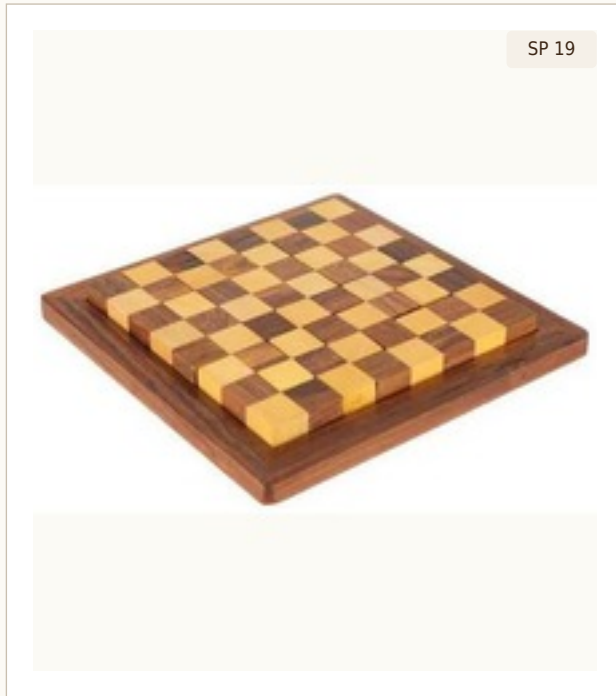

DIMENSIONS	8 × 4 × 0.5 in
MATERIAL	Sheesham Wood
PRICE	On Request
MOQ	50 units

Sheesham Jigsaw Puzzle Game

DIMENSIONS	6 × 6 × 0.75 in
MATERIAL	Sheesham Wood
PRICE	On Request
MOQ	50 units

Sheesham Jigsaw Puzzle Game