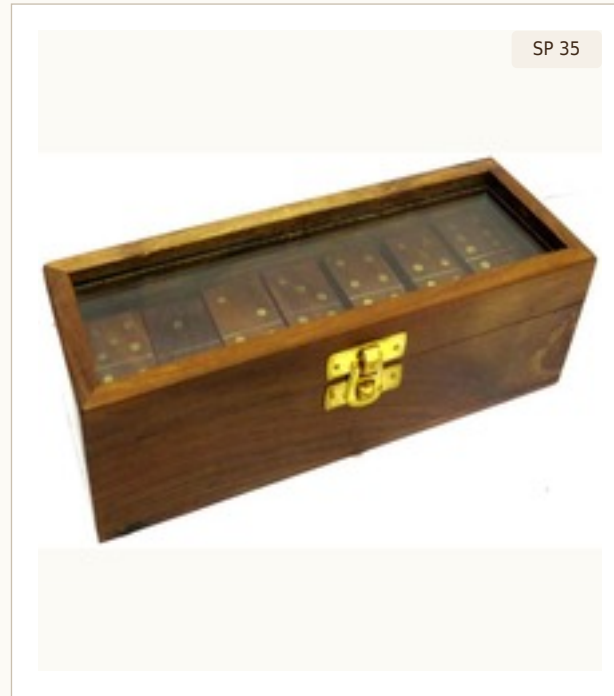

SP 35

Sheesham Wooden Domino Game

DIMENSIONS 8 × 3 in
MATERIAL Sheesham Wood
PRICE On Request
MOQ 50 units