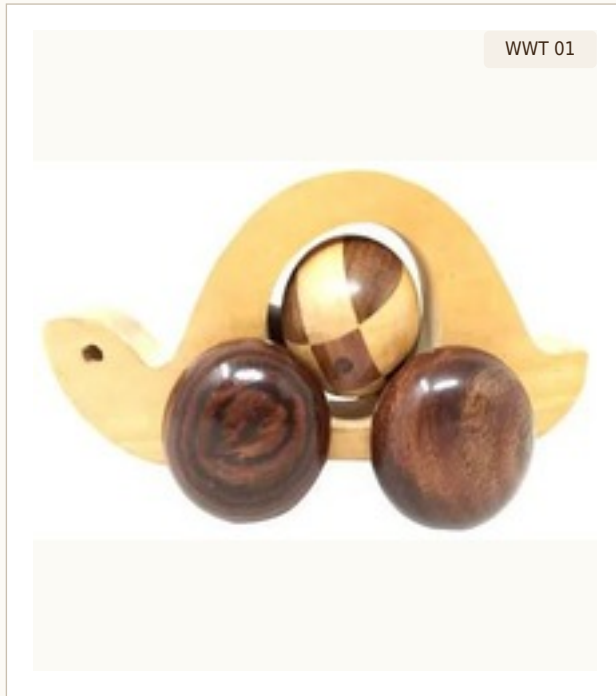

Wooden Dual-Shade Square Money Bank

DIMENSIONS 4 × 4 × 6 in
 MATERIAL Sheesham Wood
 PRICE On Request
 MOQ 50 units

Wooden Dual-Shade Square Money Bank

DIMENSIONS 4 × 4 × 5.5 in
 MATERIAL Sheesham Wood
 PRICE On Request
 MOQ 50 units

SECTION 03

03

Wooden Toys

Pull-along animals, vehicles, and articulated figures for children.

Wooden Tortoise Pull-Along Toy

DIMENSIONS 7 × 3.5 in
 MATERIAL Sheesham Wood
 PRICE On Request
 MOQ 50 units

Wooden Horse Pull-Along Toy