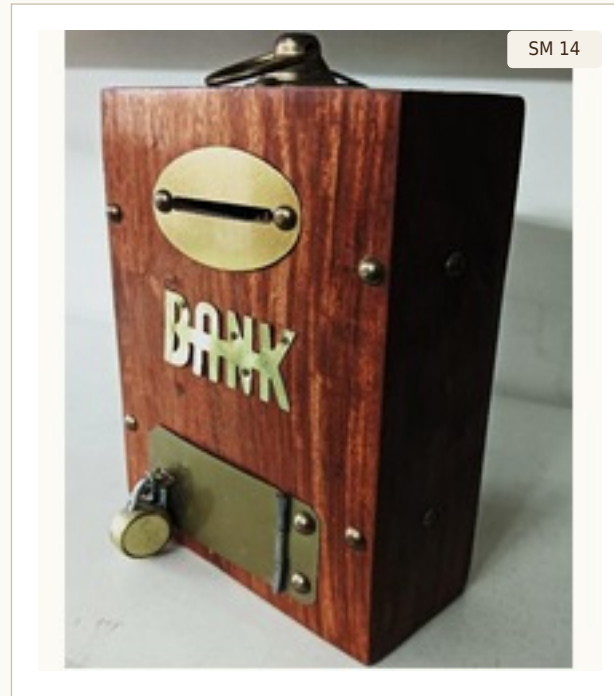

Wooden Hut Piggy Money Bank

DIMENSIONS	6 × 4 in
MATERIAL	Sheesham Wood
PRICE	On Request
MOQ	50 units

Wooden Barrel Piggy Bank with Brass Accents

DIMENSIONS	7 × 5 in
MATERIAL	Sheesham Wood
PRICE	On Request
MOQ	50 units

Wooden Barrel Money Bank with Brass Accents

DIMENSIONS	4 × 4 × 5 in
MATERIAL	Sheesham Wood
PRICE	On Request
MOQ	50 units

Wooden Dhol-Shape Money Bank

DIMENSIONS	Standard
MATERIAL	Sheesham Wood
PRICE	On Request
MOQ	50 units

Wooden Damru-Shape Piggy Bank

DIMENSIONS 4 × 4 × 5 in
 MATERIAL Sheesham Wood
 PRICE On Request
 MOQ 50 units

Wooden Rectangle Money Bank

DIMENSIONS 7 × 5 × 2 in
 MATERIAL Sheesham Wood
 PRICE On Request
 MOQ 50 units