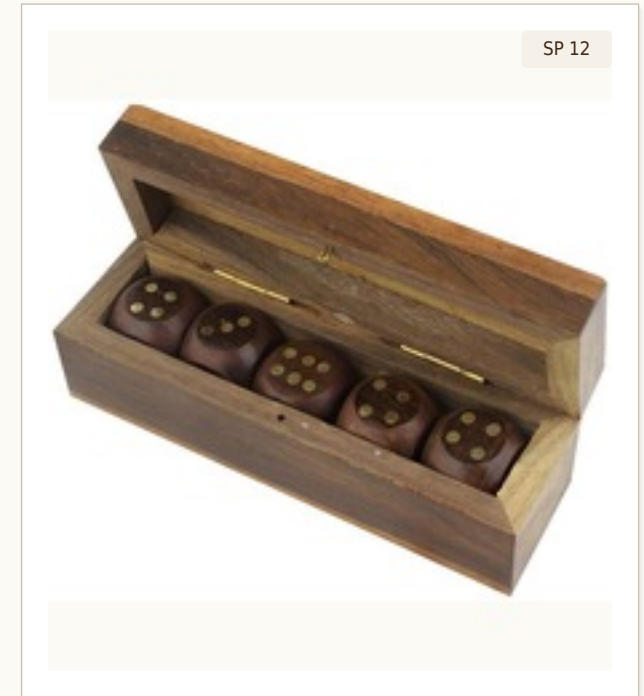

Sheesham Wood Dice Puzzle Game

DIMENSIONS	5 × 2 × 2 in
MATERIAL	Sheesham Wood
PRICE	On Request
MOQ	50 units