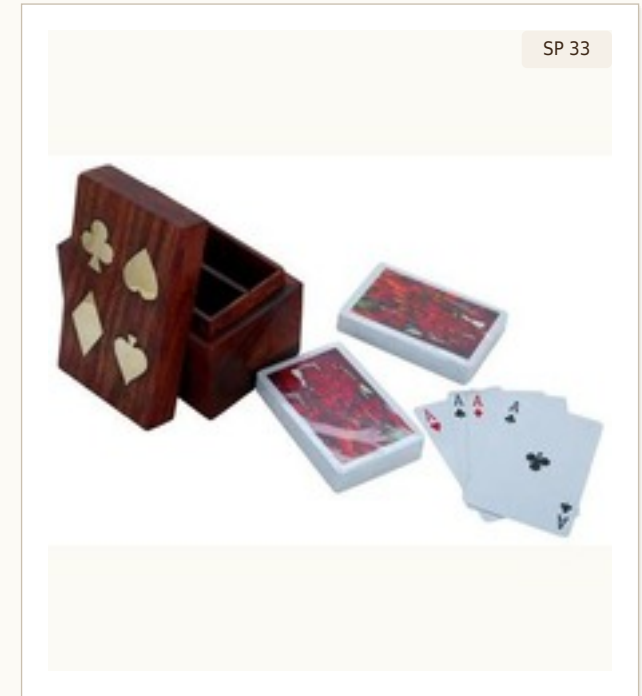

Sheesham 2-in-1 Tic-Tac-Toe Game

DIMENSIONS	5 × 5 × 1.5 in
MATERIAL	Sheesham Wood
PRICE	On Request
MOQ	50 units

Wooden Tic-Tac-Toe Game

DIMENSIONS 5.7 × 5.7 in
 MATERIAL Sheesham Wood
 PRICE On Request
 MOQ 50 units

Sheesham Solitaire Board with Steel Beads

DIMENSIONS 5.5 × 5.5 × 2 in
 MATERIAL Sheesham Wood
 PRICE On Request
 MOQ 50 units

Sheesham Playing Cards Storage Box

DIMENSIONS 5 × 3 × 3 in
 MATERIAL Sheesham Wood
 PRICE On Request
 MOQ 50 units