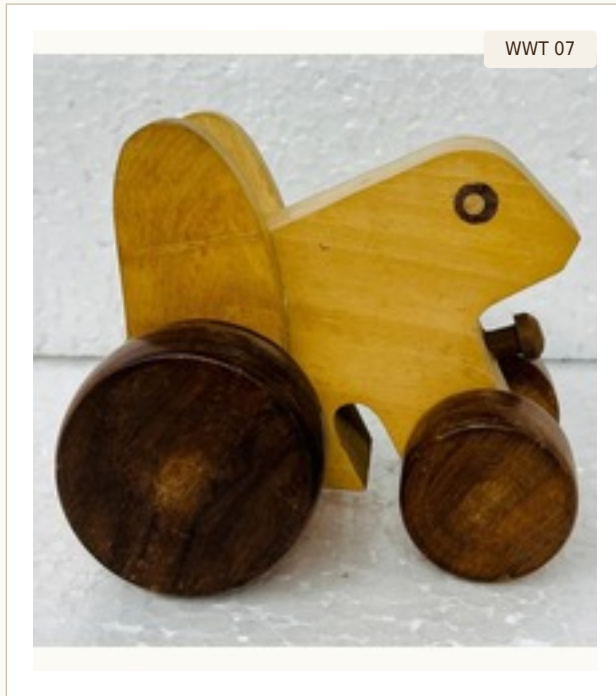

DIMENSIONS 5 × 6 in
 MATERIAL Sheesham Wood
 PRICE On Request
 MOQ 50 units

Wooden Elephant Pull-Along Toy

DIMENSIONS 4 × 5 × 3.5 in
 MATERIAL Sheesham Wood
 PRICE On Request
 MOQ 50 units

Wooden Tortoise Figure

DIMENSIONS	5 × 3 × 1.5 in
MATERIAL	Sheesham Wood
PRICE	On Request
MOQ	50 units

Wooden Rabbit Pull-Along Toy

DIMENSIONS	7 × 5 × 4 in
MATERIAL	Sheesham Wood
PRICE	On Request
MOQ	50 units

Wooden Articulated Dinosaur Toy

DIMENSIONS	12 × 5 in
MATERIAL	Sheesham Wood
PRICE	On Request
MOQ	50 units

Wooden Frog Pull-Along Toy

DIMENSIONS 4 × 5 × 3 in
 MATERIAL Sheesham Wood
 PRICE On Request
 MOQ 50 units

Wooden Hen Pull-Along Toy