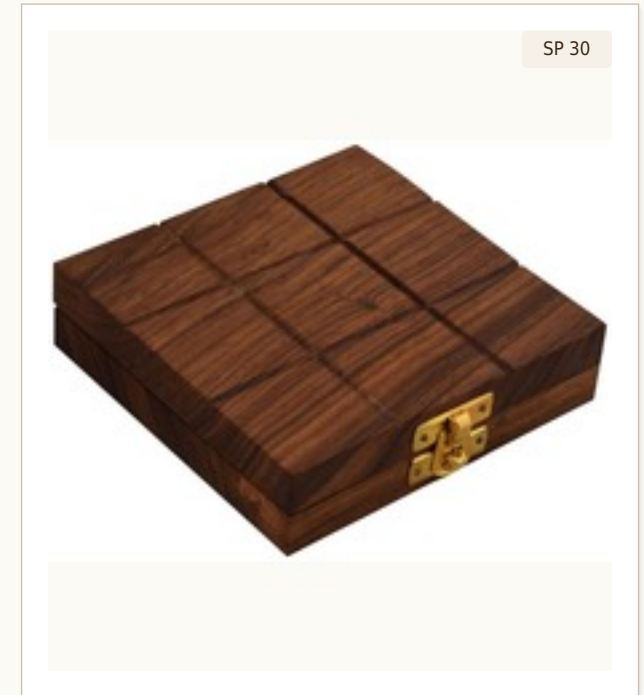

Sheesham 2-in-1 Tic-Tac-Toe Game

DIMENSIONS	5 × 5 × 1.5 in
MATERIAL	Sheesham Wood
PRICE	On Request
MOQ	50 units