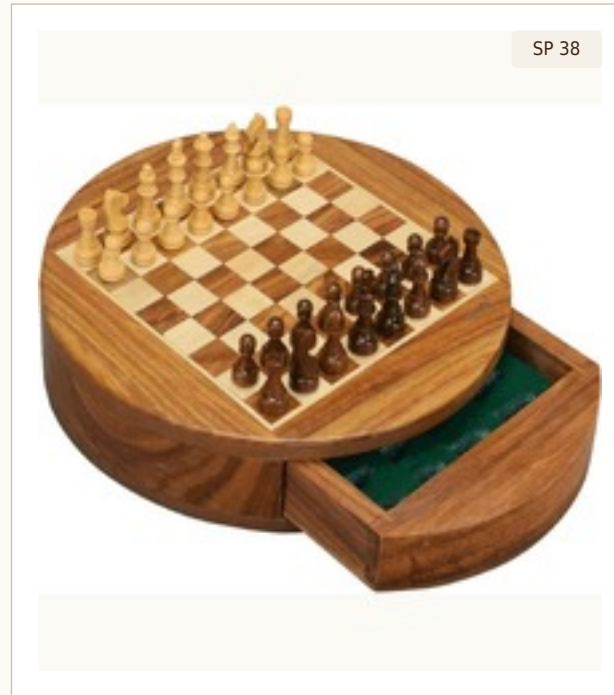

SP 36

Sheesham Domino Holder & Set

DIMENSIONS 8.5 × 2.5 × 2.25 in
 MATERIAL Sheesham Wood
 PRICE On Request
 MOQ 50 units

SP 37

Sheesham Portable Folding Chess Board

DIMENSIONS 6, 8, 10, 12, 14, 16, 18 in
 MATERIAL Sheesham Wood
 PRICE On Request
 MOQ 50 units