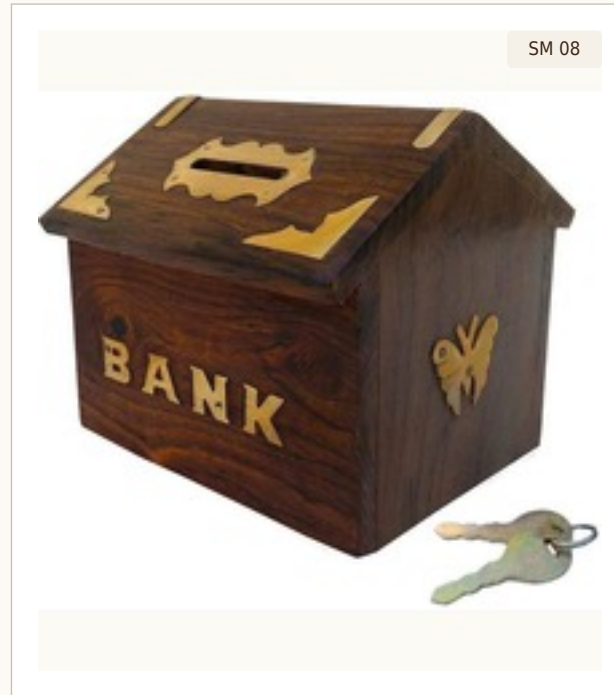

Wooden Square Piggy Money Bank

DIMENSIONS 4 × 4 × 4 in
 MATERIAL Sheesham Wood
 PRICE On Request
 MOQ 50 units

Wooden Sandook Money Bank

DIMENSIONS 5 × 3.5 × 3 in
 MATERIAL Sheesham Wood
 PRICE On Request
 MOQ 50 units

Wooden Sandook Money Bank

DIMENSIONS 5 × 4 × 4 in
 MATERIAL Sheesham Wood
 PRICE On Request
 MOQ 50 units

Wooden Money Bank — Cooker Shape

DIMENSIONS 6.5 × 6.5 × 3.5 in
 MATERIAL Sheesham Wood
 PRICE On Request
 MOQ 50 units

Wooden Hut Piggy Money Bank

DIMENSIONS	6 × 4 in
MATERIAL	Sheesham Wood
PRICE	On Request
MOQ	50 units

Wooden Hut Piggy Money Bank

DIMENSIONS	4 × 4 × 3 in
MATERIAL	Sheesham Wood
PRICE	On Request
MOQ	50 units

Wooden Hut Piggy Money Bank

DIMENSIONS	6 × 4 in
MATERIAL	Sheesham Wood
PRICE	On Request
MOQ	50 units

Wooden Barrel Piggy Bank with Brass Accents

DIMENSIONS	7 × 5 in
MATERIAL	Sheesham Wood
PRICE	On Request
MOQ	50 units