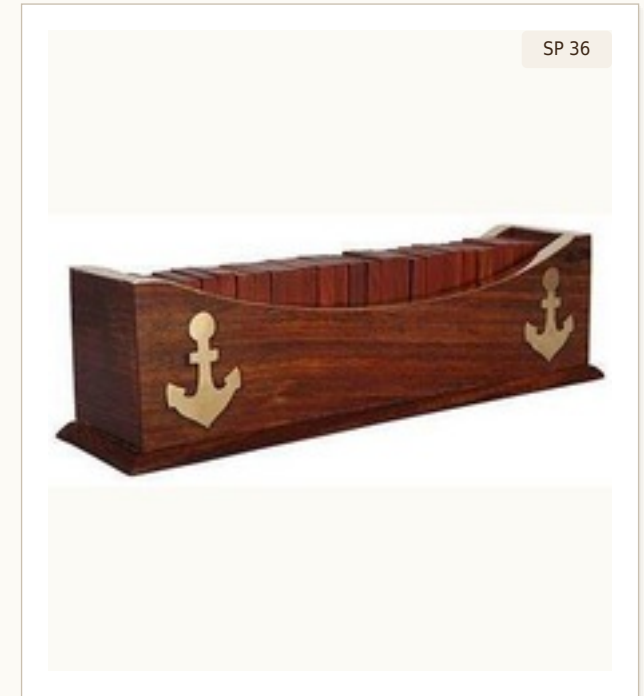

Sheesham Solitaire Board with Steel Beads

DIMENSIONS 5.5 × 5.5 × 2 in
 MATERIAL Sheesham Wood
 PRICE On Request
 MOQ 50 units

Sheesham Playing Cards Storage Box

DIMENSIONS 5 × 3 × 3 in
 MATERIAL Sheesham Wood
 PRICE On Request
 MOQ 50 units

SP 34

Sheesham Domino Box with Dominoes

DIMENSIONS 8 × 3 in
 MATERIAL Sheesham Wood
 PRICE On Request
 MOQ 50 units

SP 35

Sheesham Wooden Domino Game

DIMENSIONS 8 × 3 in
 MATERIAL Sheesham Wood
 PRICE On Request
 MOQ 50 units

SP 36

Sheesham Domino Holder & Set

DIMENSIONS 8.5 × 2.5 × 2.25 in
 MATERIAL Sheesham Wood
 PRICE On Request
 MOQ 50 units

SP 37

Sheesham Portable Folding Chess Board

DIMENSIONS 6, 8, 10, 12, 14, 16, 18 in
 MATERIAL Sheesham Wood
 PRICE On Request
 MOQ 50 units