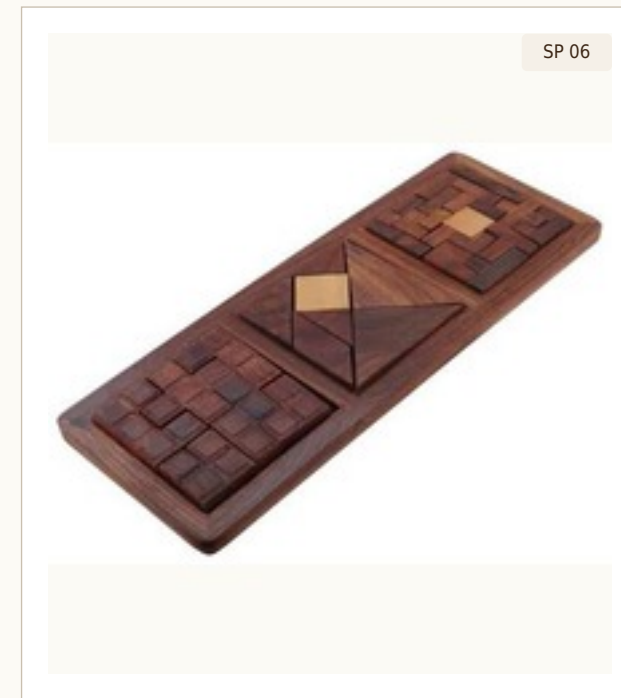

SECTION 01

01

Wooden Puzzles

Brain teasers and heritage games, handcrafted in sheesham.

Sheesham Wood Puzzle 9-in-1

DIMENSIONS	11 × 11 × 3 in
MATERIAL	Sheesham with Wood Top
PRICE	Rs 1200
MOQ	50 units

Sheesham Wood Puzzle 6-in-1

DIMENSIONS	7 × 5 × 3 in
MATERIAL	Sheesham with Glass Top
PRICE	Rs 600
MOQ	50 units

Sheesham Wood Puzzle 4-in-1

DIMENSIONS	5.5 × 5.5 × 3 in
MATERIAL	Sheesham with Glass Top
PRICE	Rs 500
MOQ	50 units

Sheesham Wood Puzzle 3-in-1

DIMENSIONS	7.5 × 2.5 × 2.5 cm
MATERIAL	Sheesham with Glass Top
PRICE	On Request
MOQ	50 units

Sheesham Wood Puzzle 3-in-1

DIMENSIONS	7 × 2.75 × 2 in
MATERIAL	Sheesham Wood
PRICE	On Request
MOQ	50 units

Sheesham Jigsaw 3-in-1 Brain Teaser