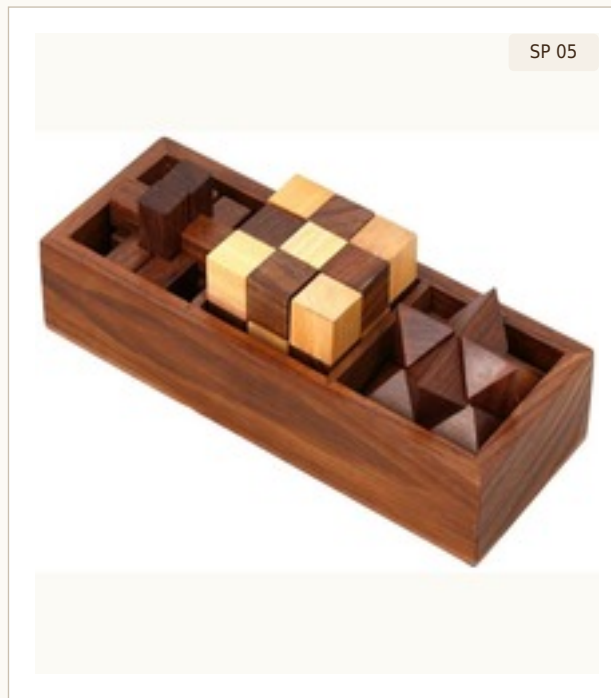

SECTION 01

01

Wooden Puzzles

Brain teasers and heritage games, handcrafted in sheesham.

Sheesham Wood Puzzle 9-in-1

DIMENSIONS	11 × 11 × 3 in
MATERIAL	Sheesham with Wood Top
PRICE	Rs 1200
MOQ	50 units

Sheesham Wood Puzzle 6-in-1

DIMENSIONS	7 × 5 × 3 in
MATERIAL	Sheesham with Glass Top
PRICE	Rs 600
MOQ	50 units

Sheesham Wood Puzzle 4-in-1

DIMENSIONS	5.5 × 5.5 × 3 in
MATERIAL	Sheesham with Glass Top
PRICE	Rs 500
MOQ	50 units

Sheesham Wood Puzzle 3-in-1

DIMENSIONS	7.5 × 2.5 × 2.5 cm
MATERIAL	Sheesham with Glass Top
PRICE	On Request
MOQ	50 units

Sheesham Wood Puzzle 3-in-1

DIMENSIONS	7 × 2.75 × 2 in
MATERIAL	Sheesham Wood
PRICE	On Request
MOQ	50 units

Sheesham Jigsaw 3-in-1 Brain Teaser